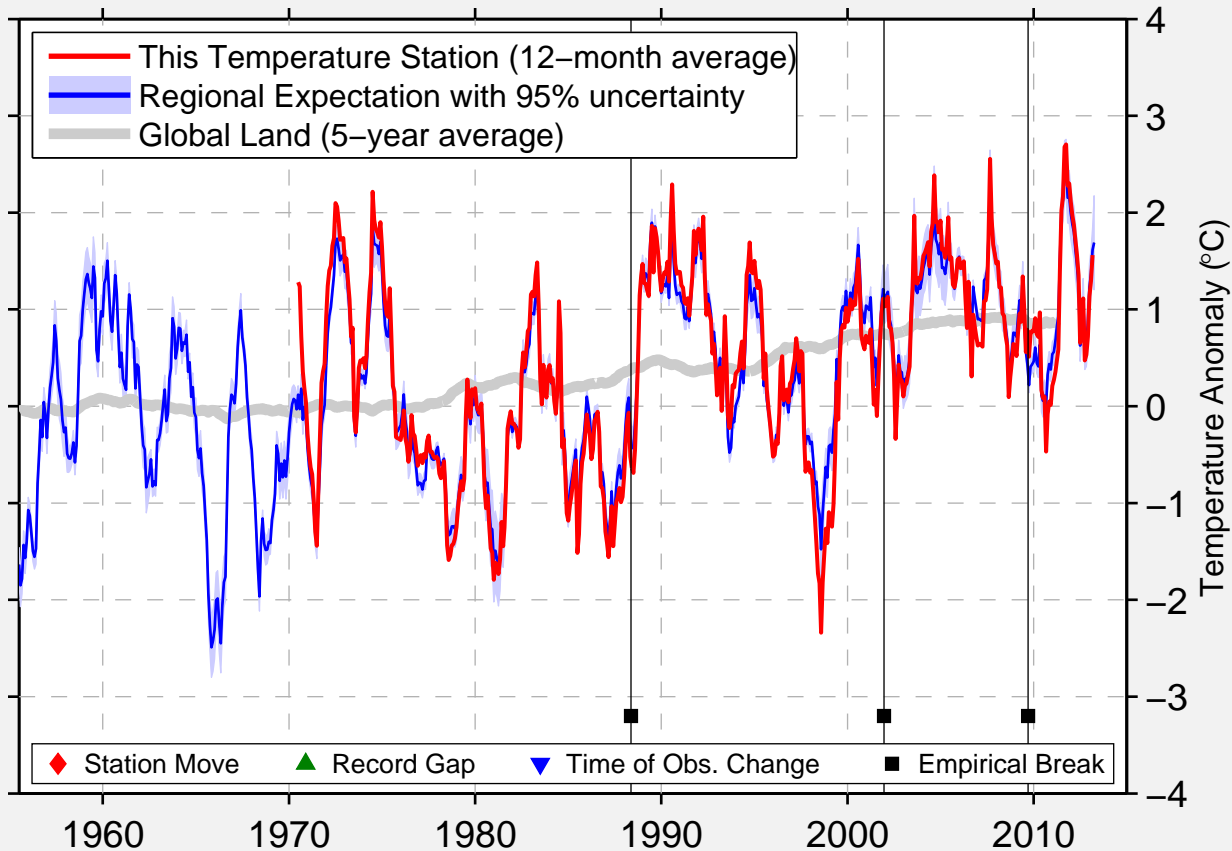

UTSJOKI NUORGAM

70.081 N, 27.901 E (Finland)

Data Quality Controlled and Aligned at Breakpoints

Berkeley Earth