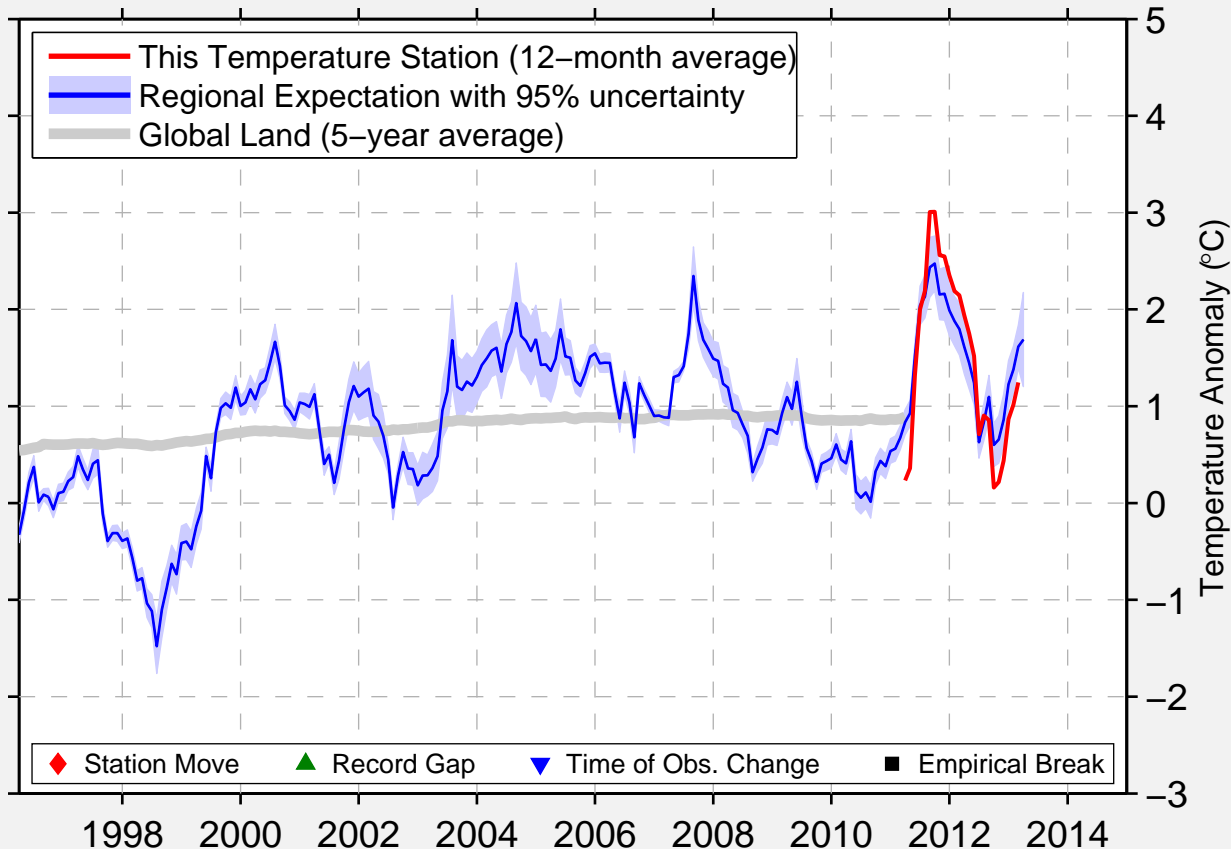

# UTSJOKI KEVO KEVOJARVI

69.757 N, 27.015 E (Finland)

◆ Station Move    ▲ Record Gap    ▼ Time of Obs. Change    ■ Empirical Break