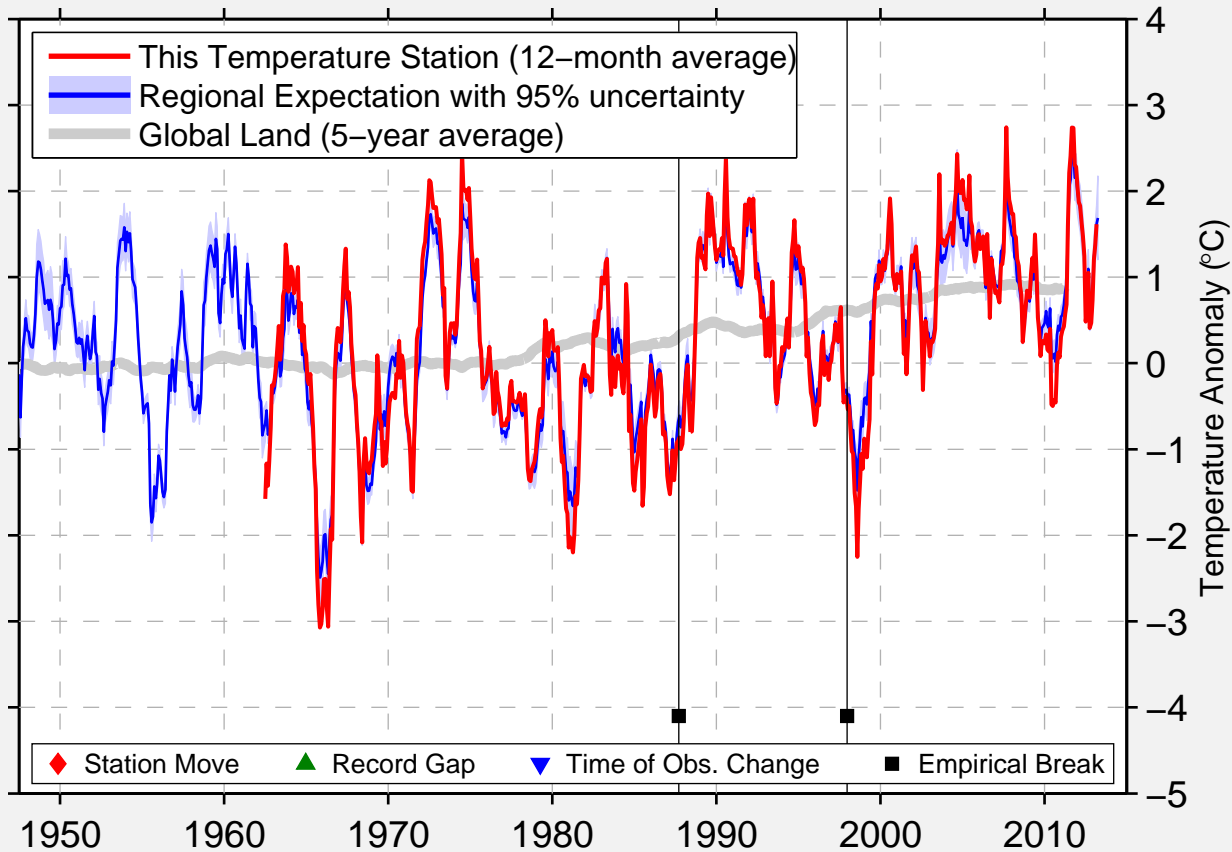

# UTSJOKI KEVO

69.756 N, 27.012 E (Finland)

Data Quality Controlled and Aligned at Breakpoints

Berkeley Earth