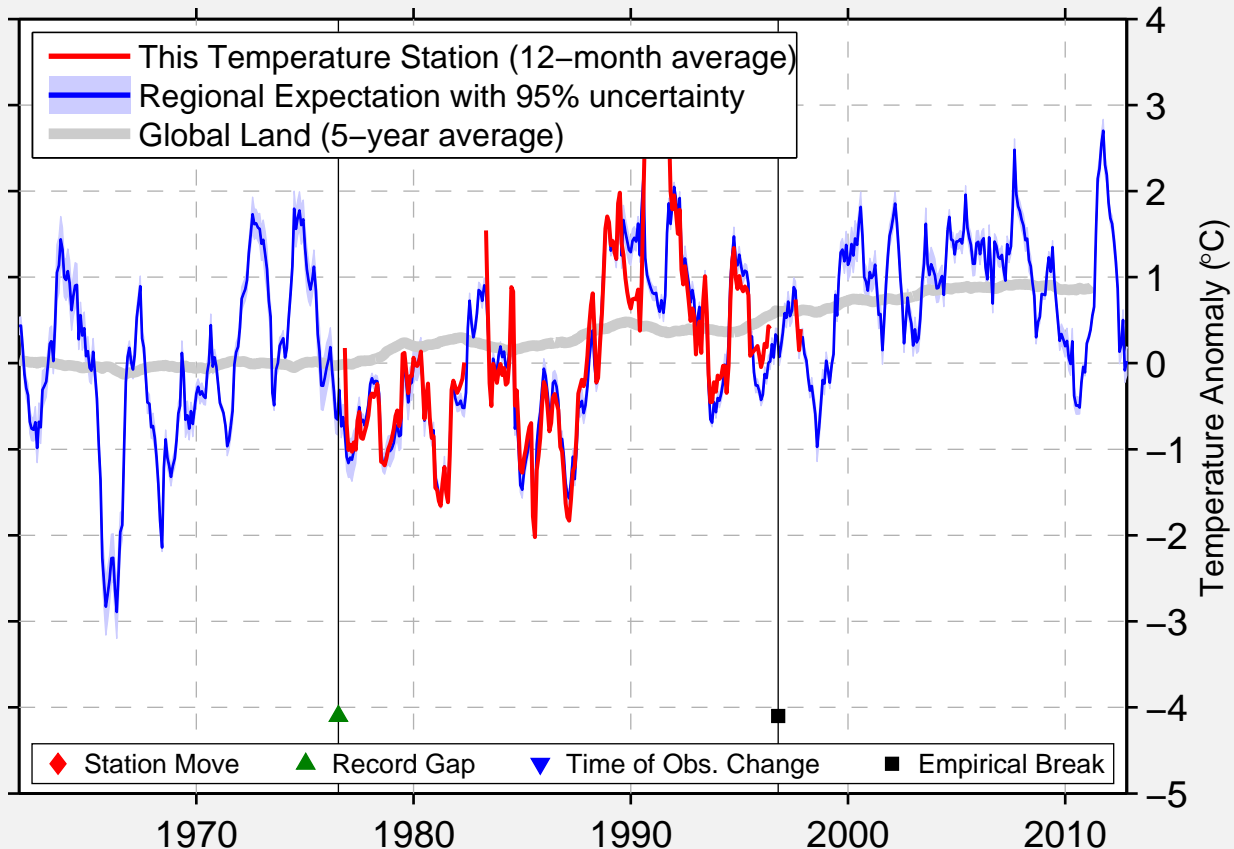

# ENONTEKIO PALOJARVI

68.571 N, 23.339 E (Finland)

Data Quality Controlled and Aligned at Breakpoints

Berkeley Earth