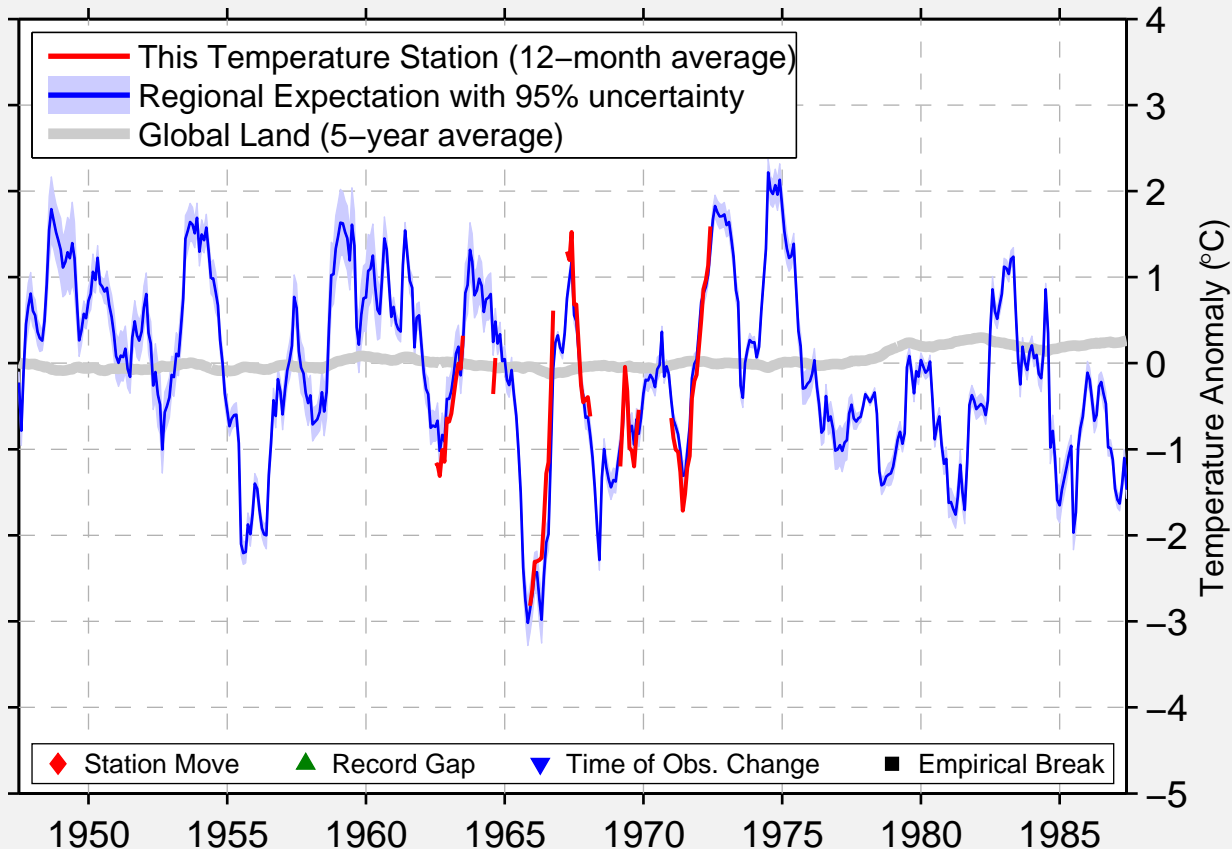

ENONTEKIO KALMANKALTIO

68.500 N, 24.733 E (Finland)

Data Quality Controlled and Aligned at Breakpoints

Berkeley Earth