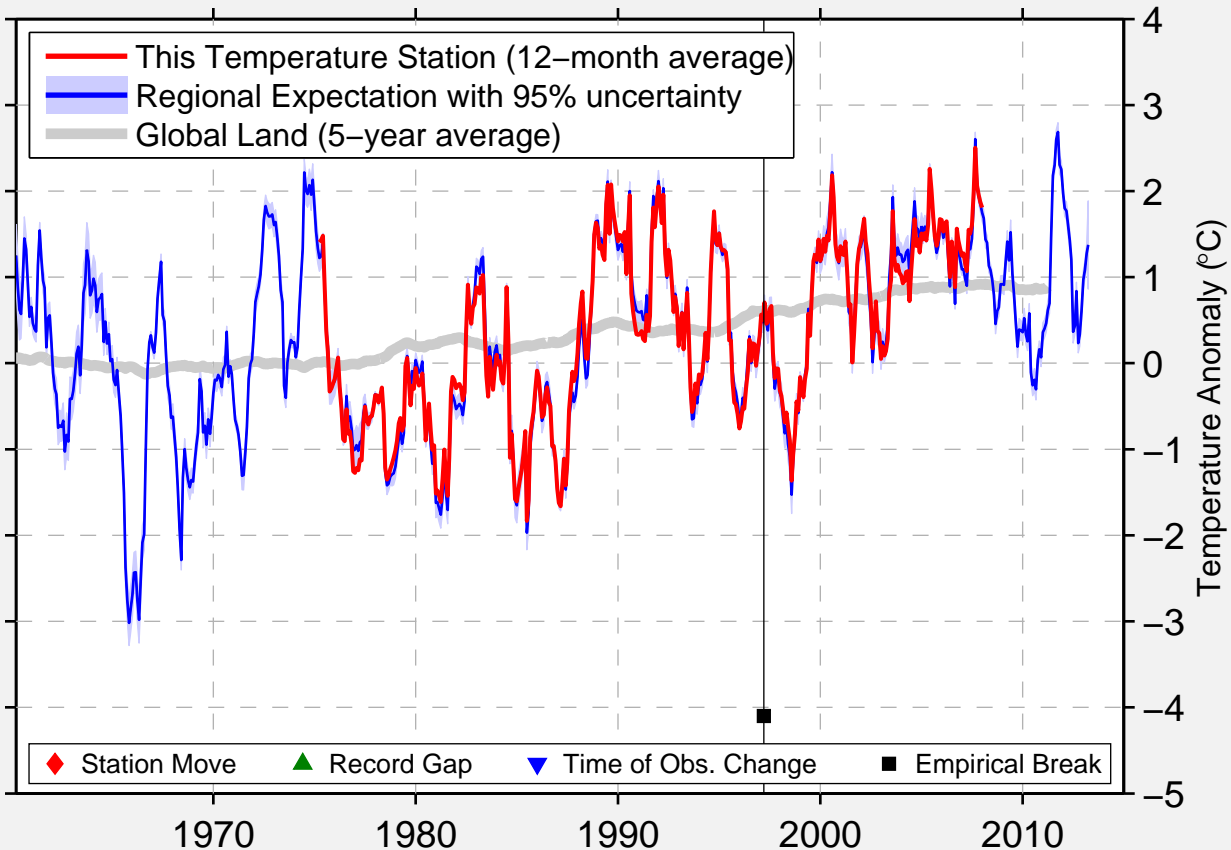

KITTILA PULJU

68.229 N, 24.842 E (Finland)

Data Quality Controlled and Aligned at Breakpoints

Berkeley Earth