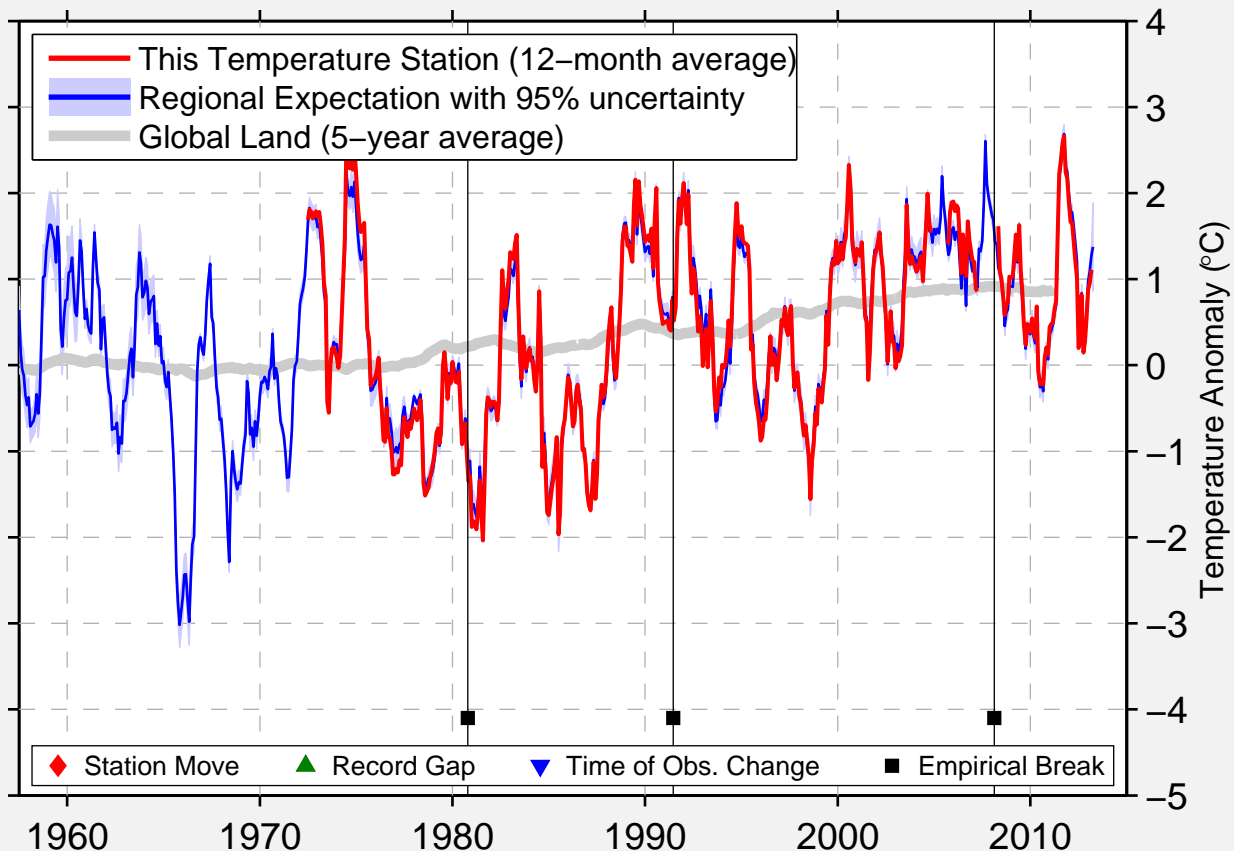

KITTILO POKKA

68.169 N, 25.787 E (Finland)

Data Quality Controlled and Aligned at Breakpoints

Berkeley Earth