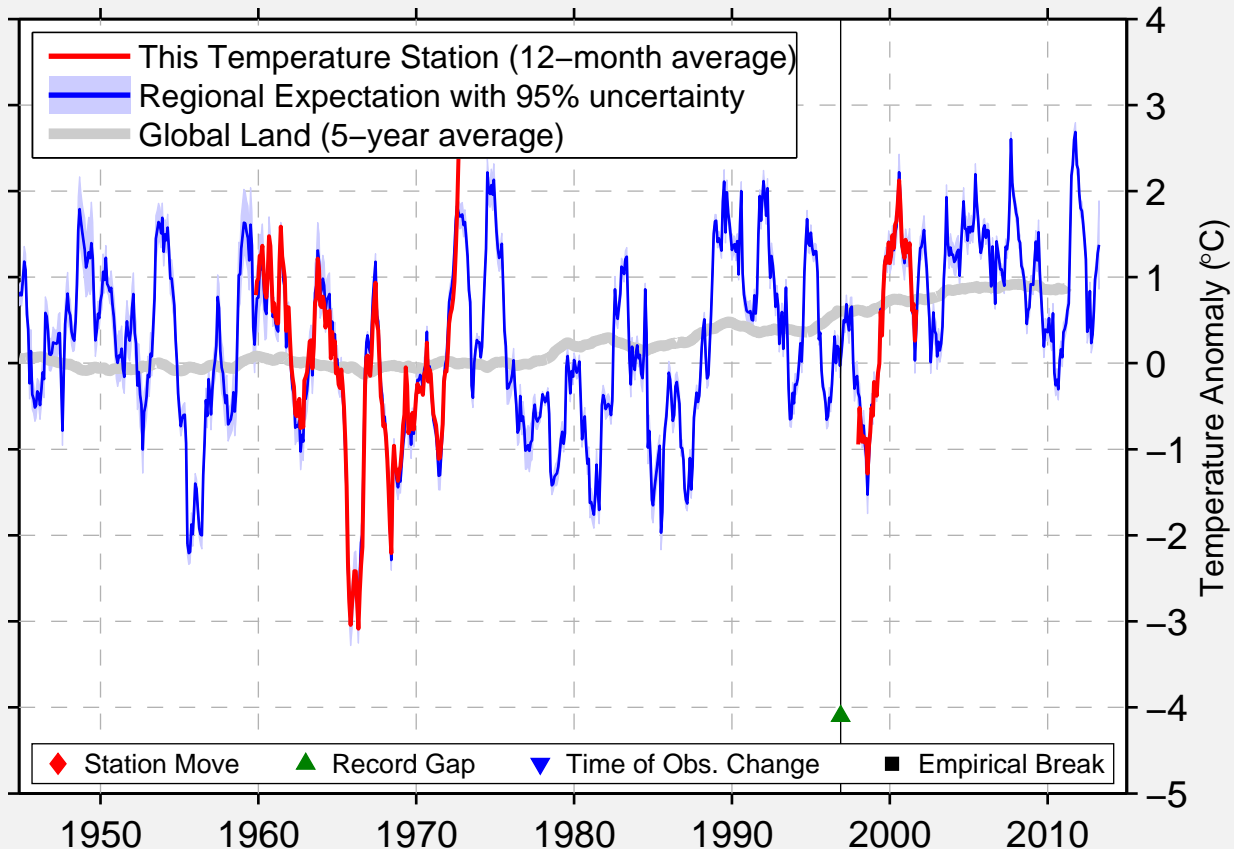

# KITTILA PALLASJARVI

68.017 N, 24.167 E (Finland)

Data Quality Controlled and Aligned at Breakpoints

Berkeley Earth