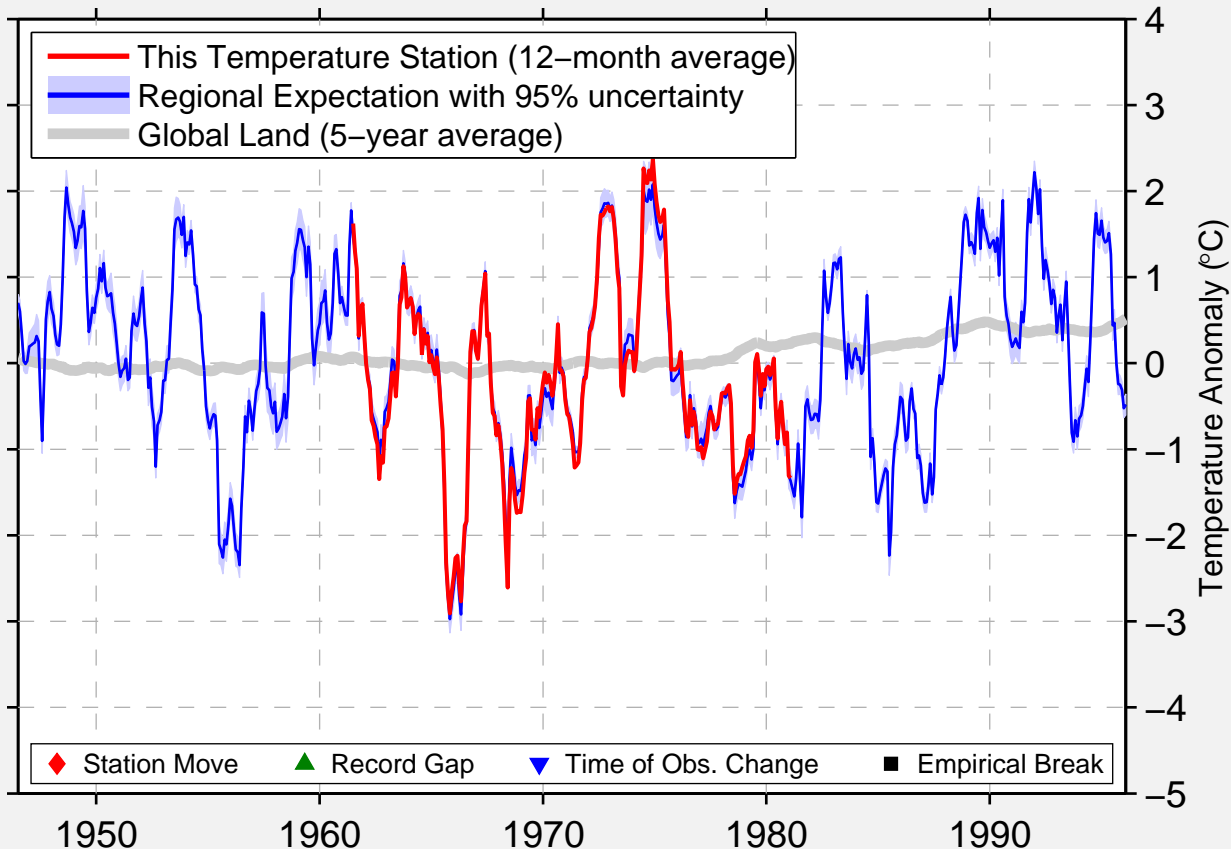

ROVANIEMEN MLK MELTAUS

66.917 N, 25.250 E (Finland)

Data Quality Controlled and Aligned at Breakpoints

Berkeley Earth