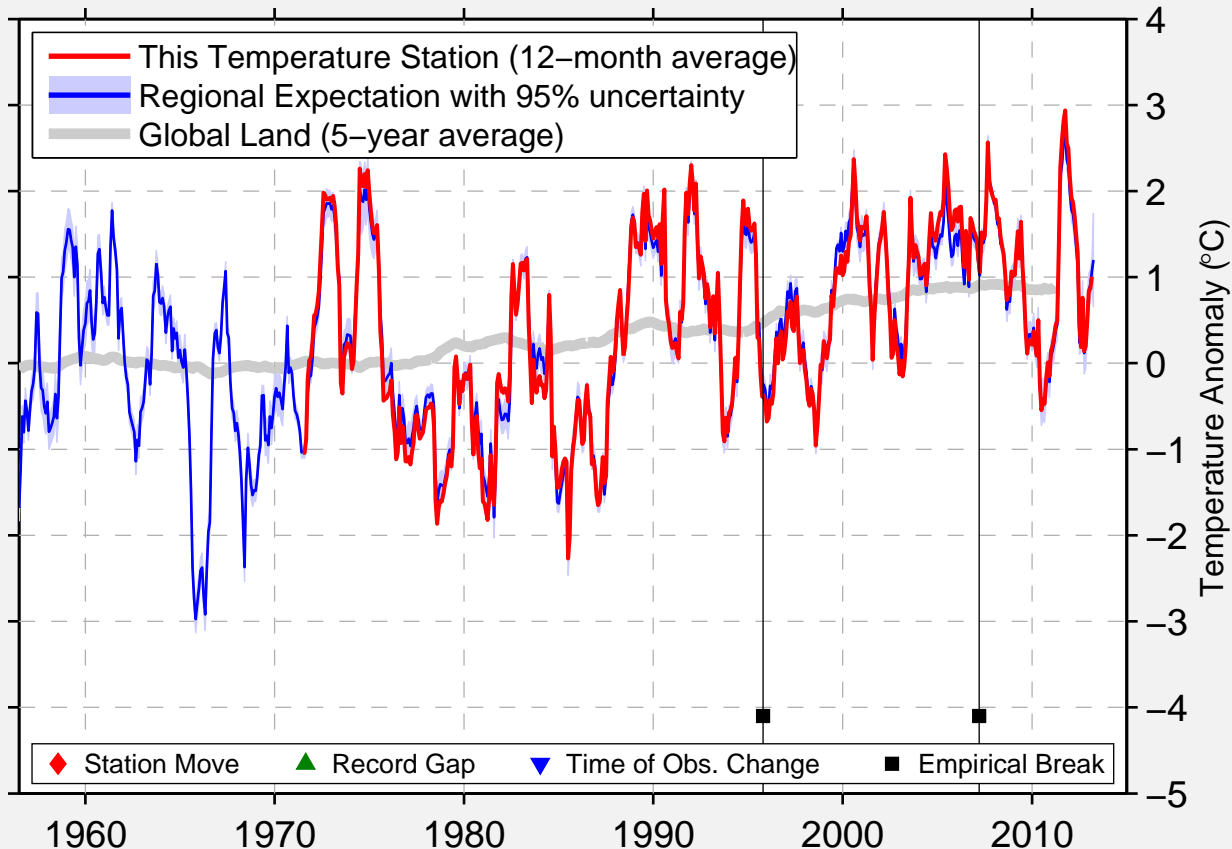

# PELLO KK MUSEOTIE

66.772 N, 23.967 E (Finland)

Data Quality Controlled and Aligned at Breakpoints

Berkeley Earth