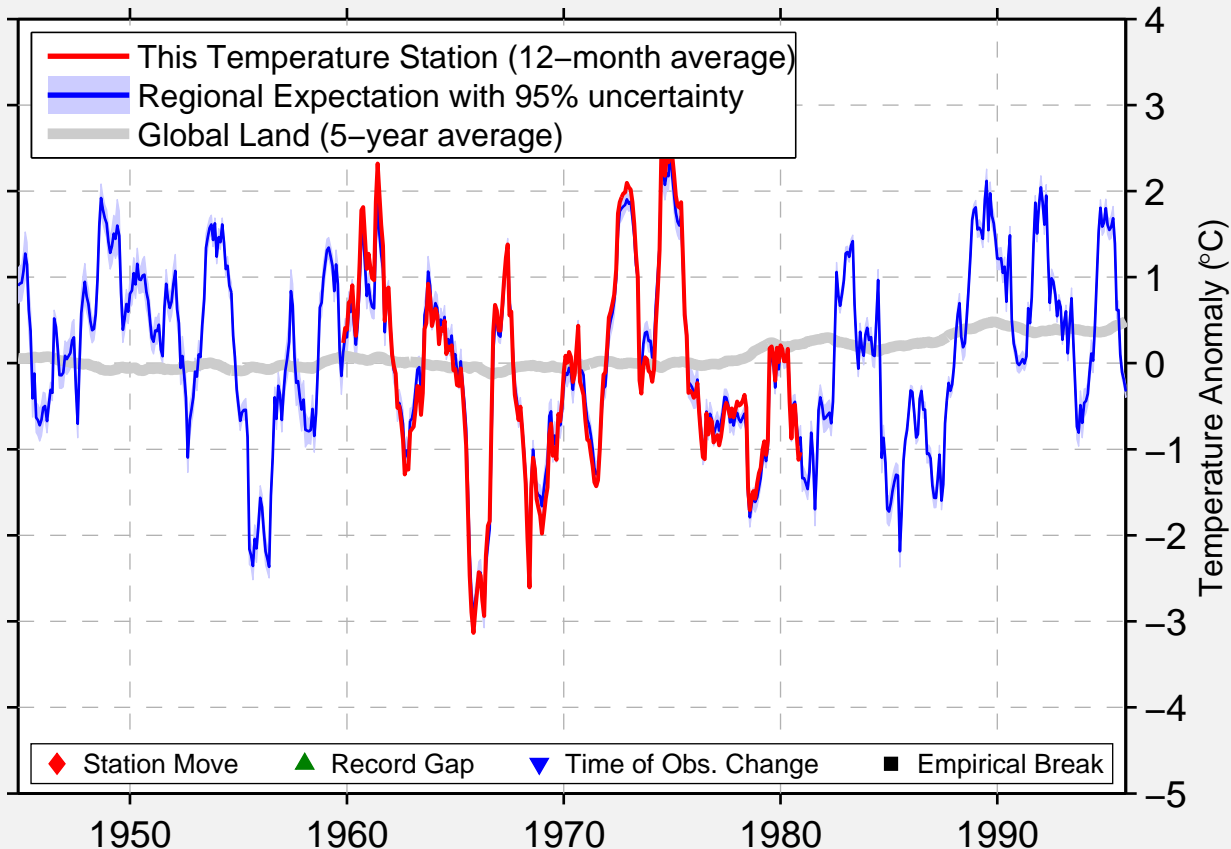

KEMIJARVI JUMISKO

66.517 N, 27.783 E (Finland)

Data Quality Controlled and Aligned at Breakpoints

Berkeley Earth