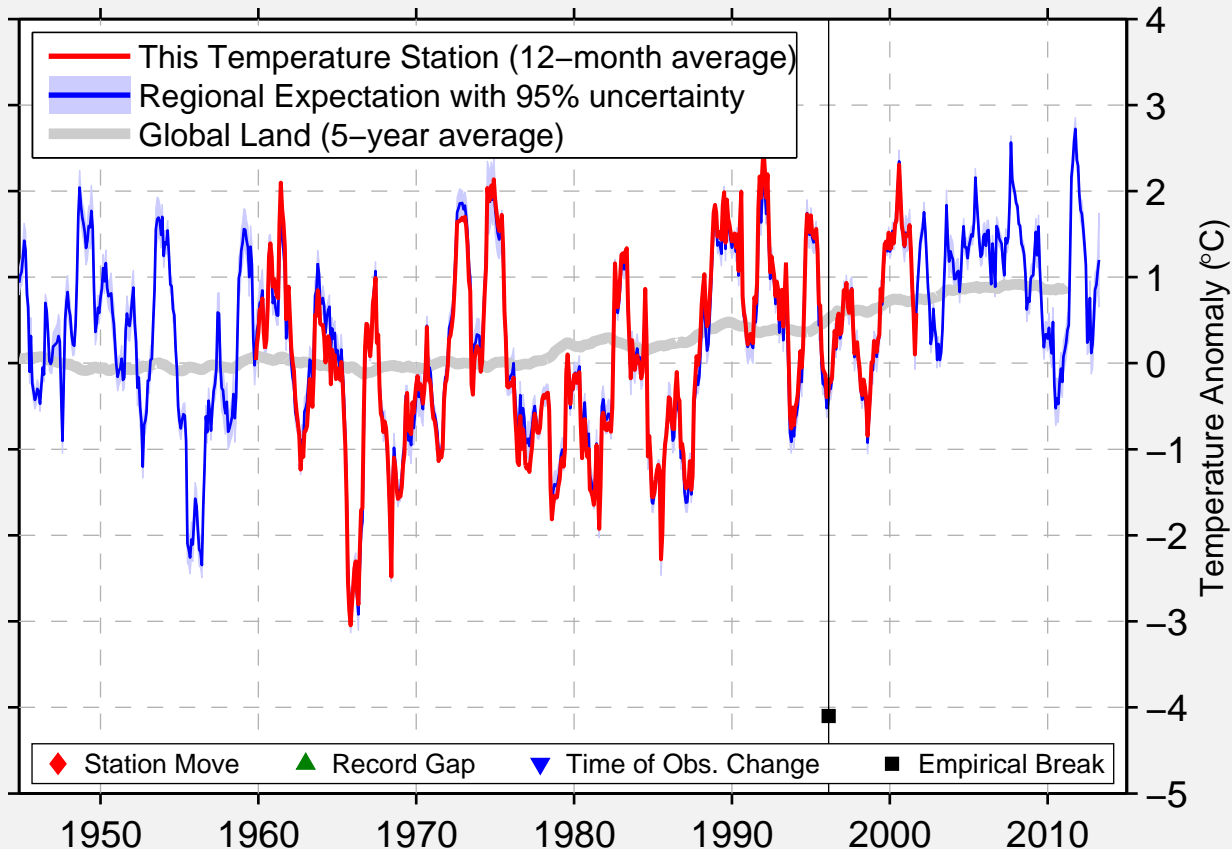

# YLITORNIO PORTIMOJARVI

66.367 N, 23.917 E (Finland)

Data Quality Controlled and Aligned at Breakpoints

Berkeley Earth