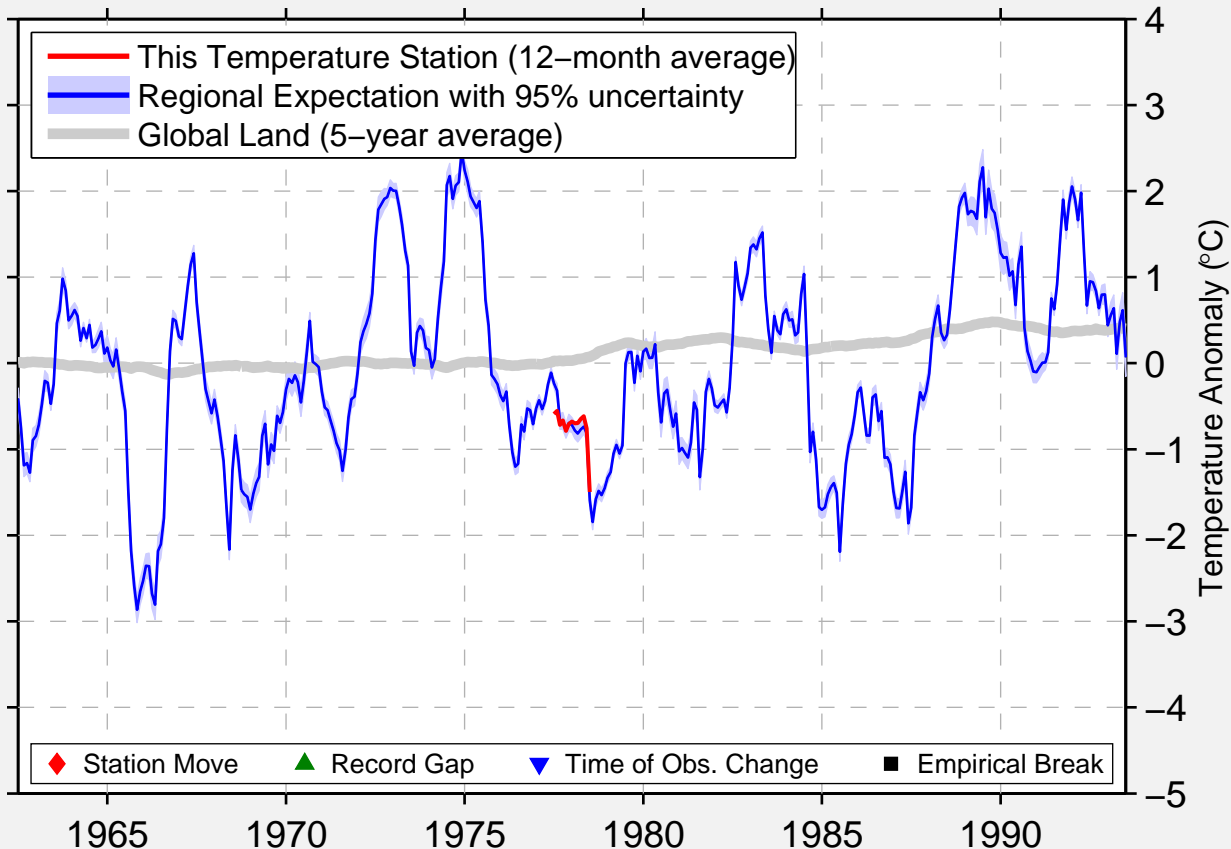

TAIVALKOSKI MUSTAVAARA

65.800 N, 28.050 E (Finland)

Data Quality Controlled and Aligned at Breakpoints

Berkeley Earth