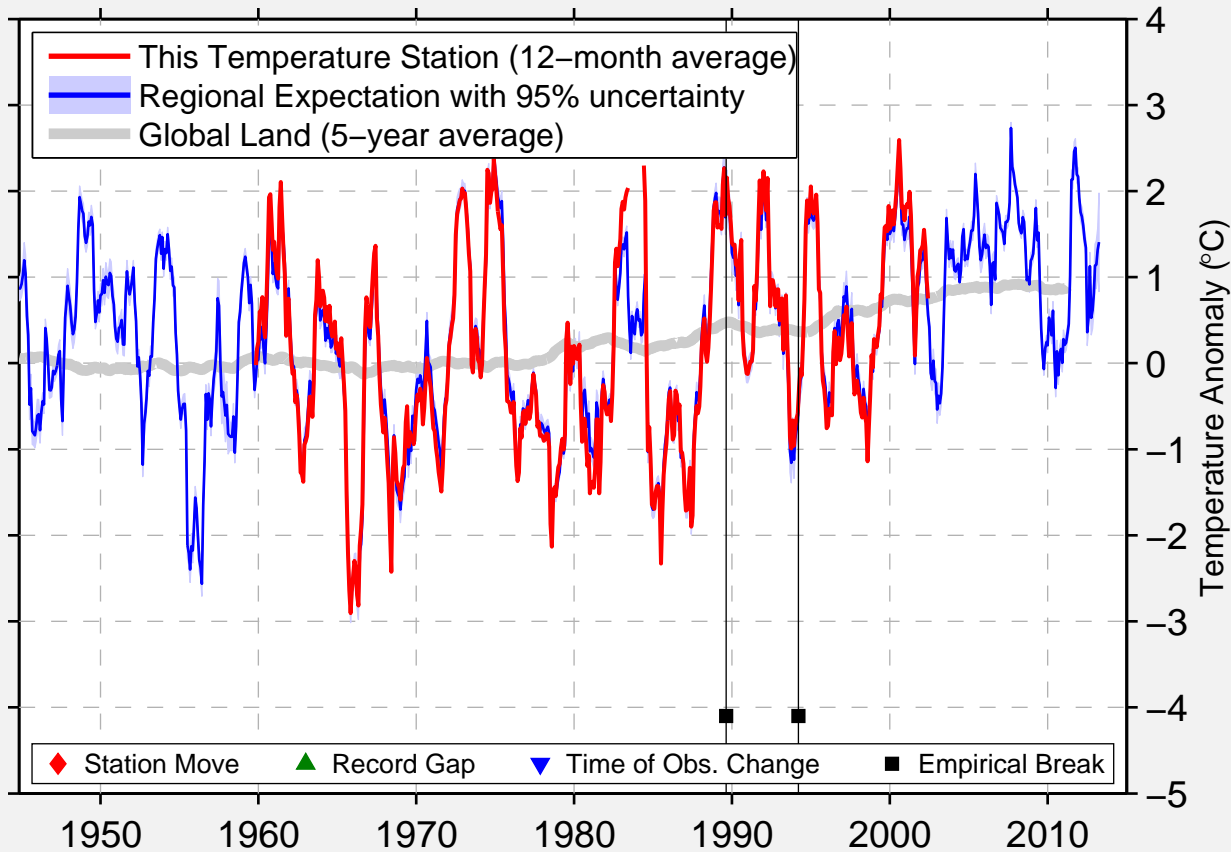

TAIVALKOSKI KK

65.583 N, 28.250 E (Finland)

Data Quality Controlled and Aligned at Breakpoints

Berkeley Earth