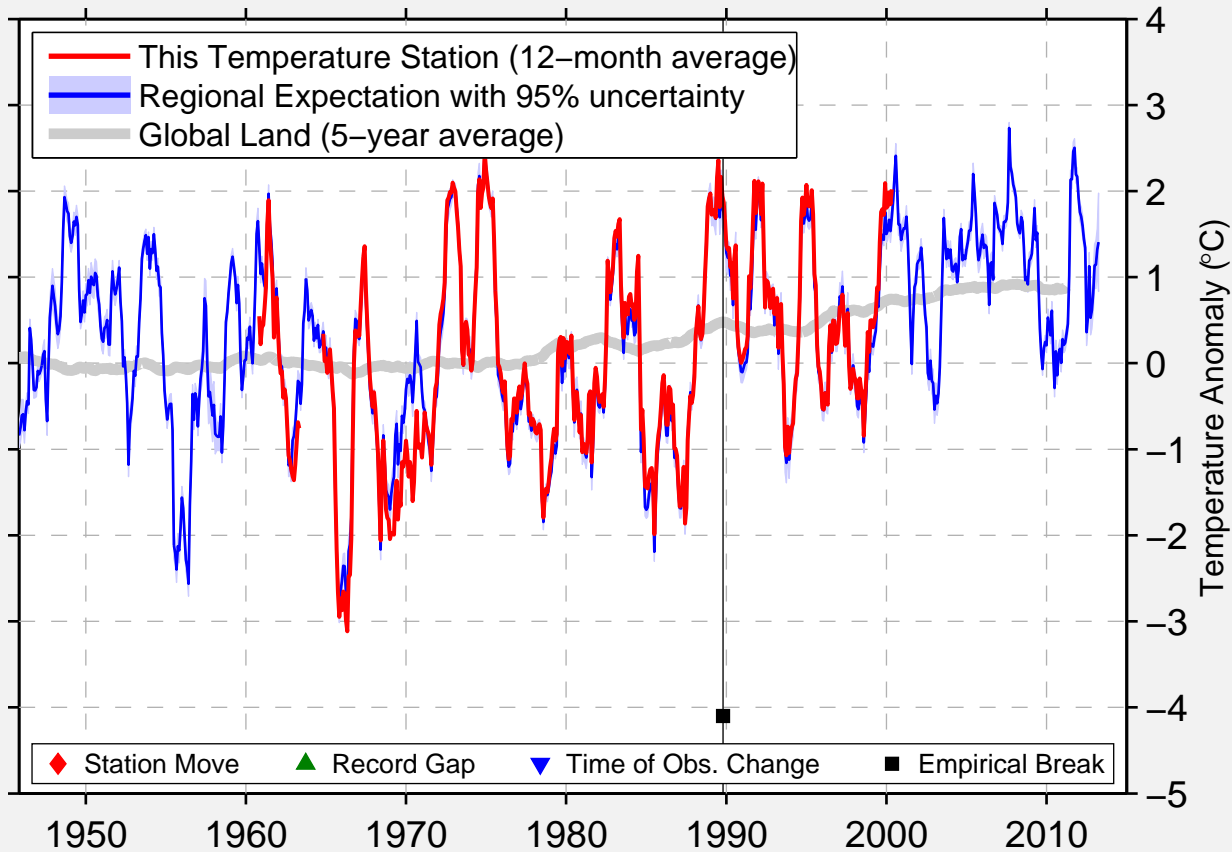

SUOMUSSALMI KK

64.903 N, 29.017 E (Finland)

Data Quality Controlled and Aligned at Breakpoints

Berkeley Earth