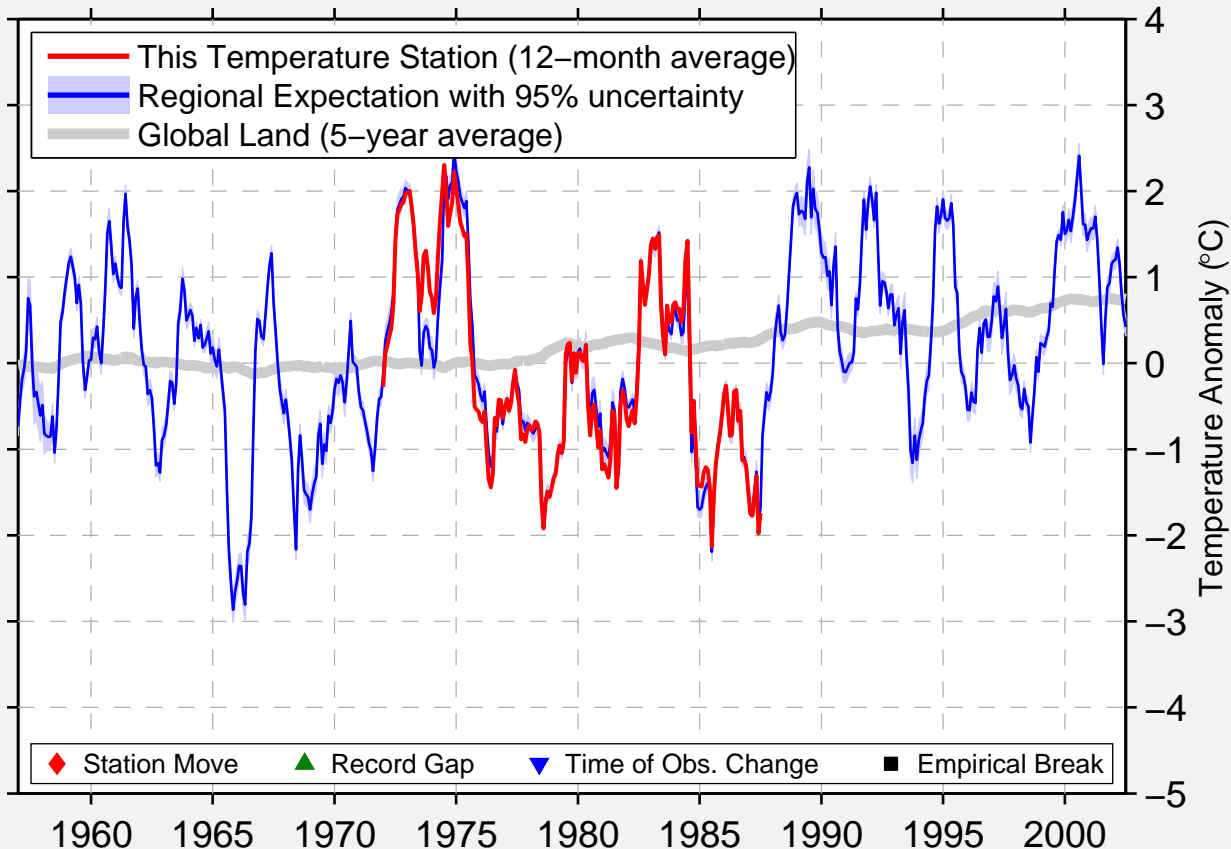

# PUOLANKA KK

64.867 N, 27.700 E (Finland)

Data Quality Controlled and Aligned at Breakpoints

Berkeley Earth