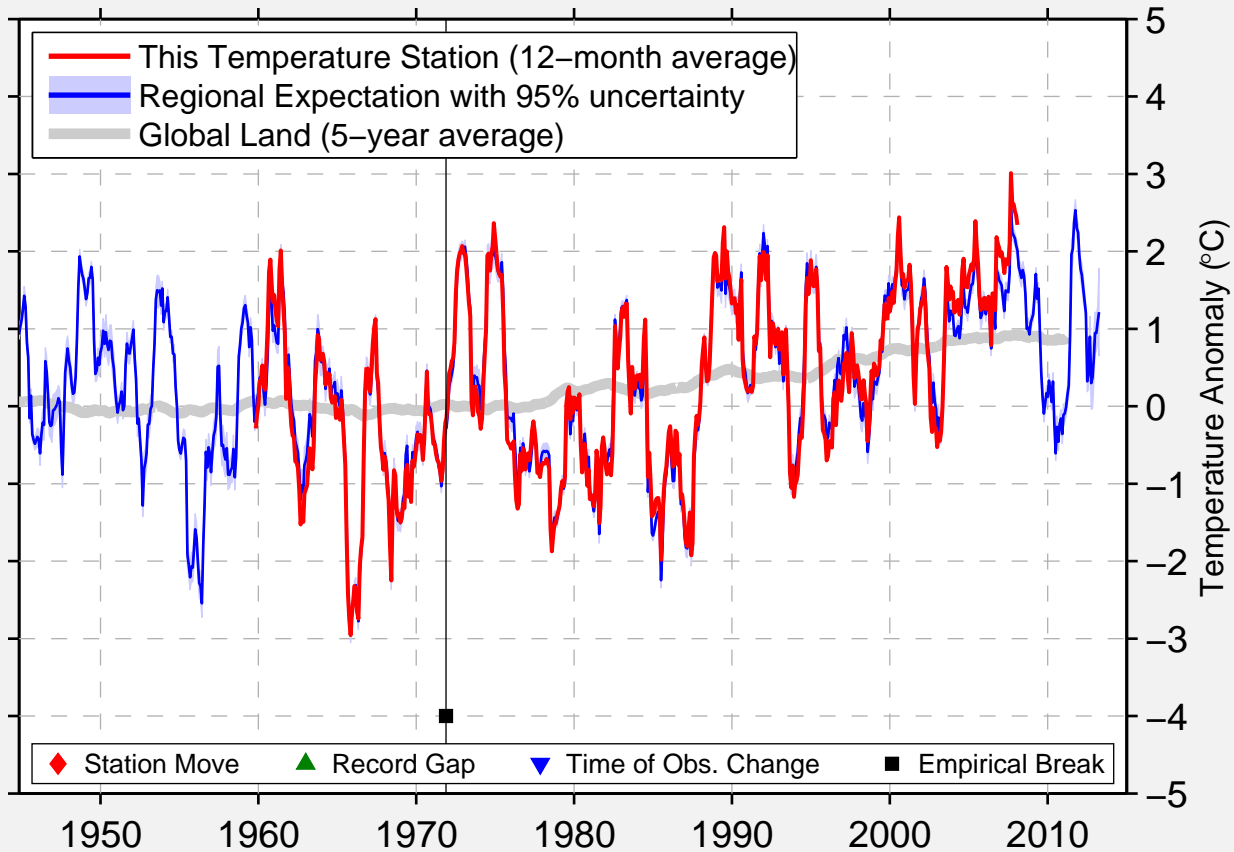

MUHOS KK LAITASAARI

64.815 N, 25.983 E (Finland)

Data Quality Controlled and Aligned at Breakpoints

Berkeley Earth