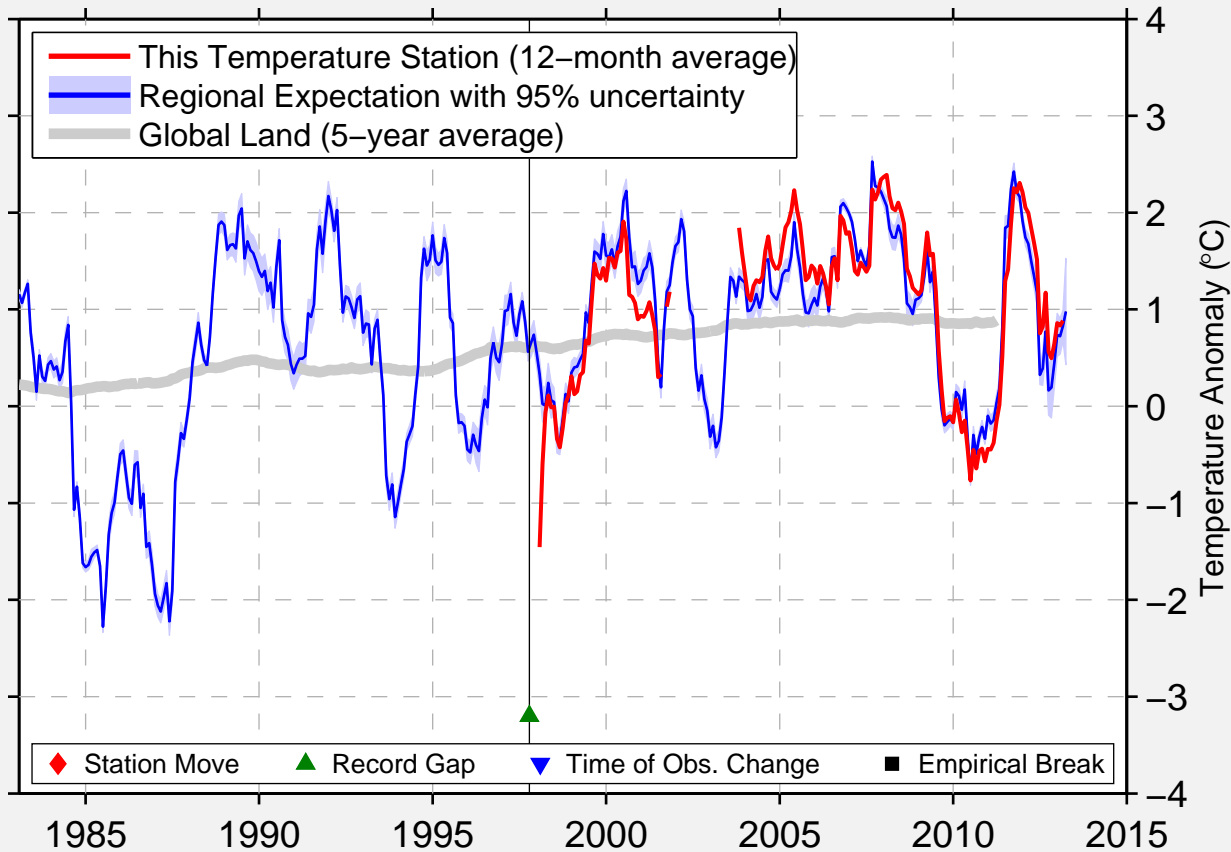

KALAJOKI ULKOKALLA

64.331 N, 23.450 E (Finland)

Data Quality Controlled and Aligned at Breakpoints

Berkeley Earth