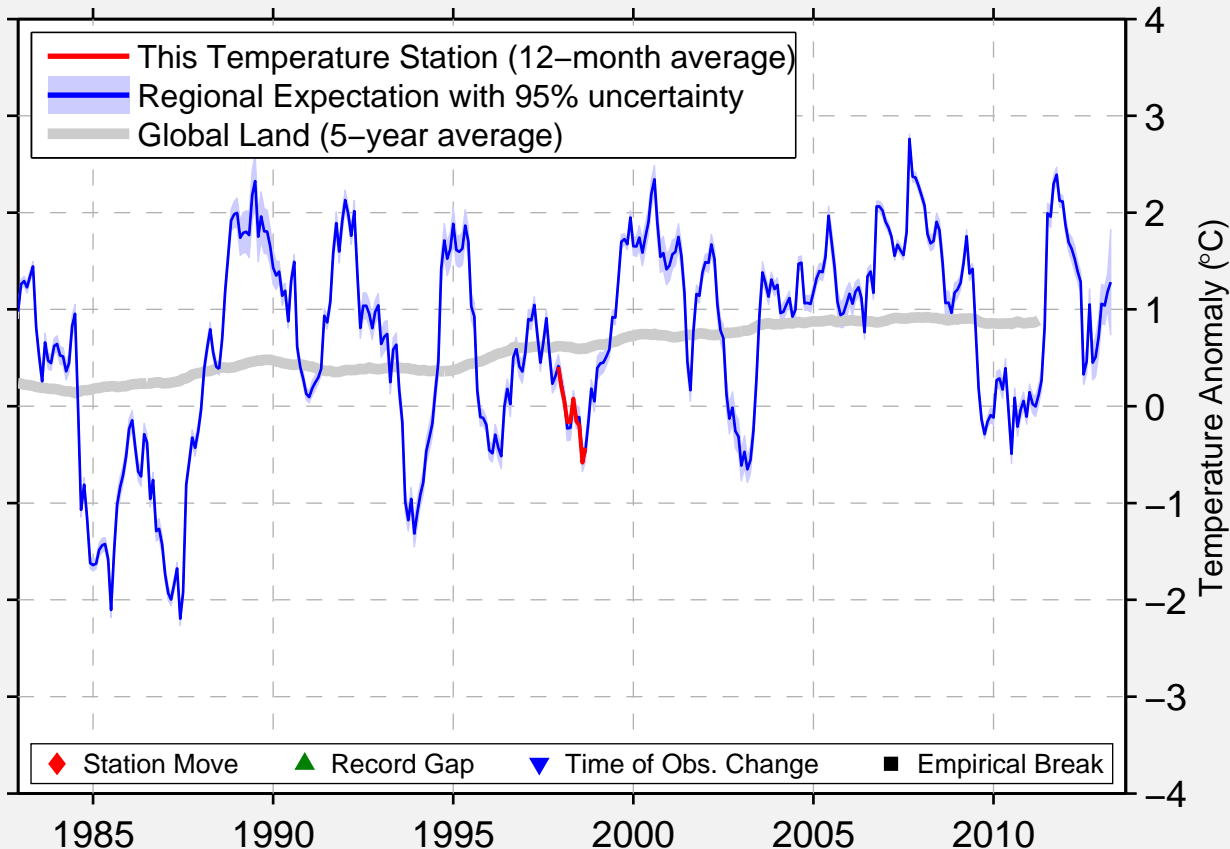

HAAPAVESI PIIPSANNEVA

64.141 N, 25.605 E (Finland)

Data Quality Controlled and Aligned at Breakpoints

Berkeley Earth