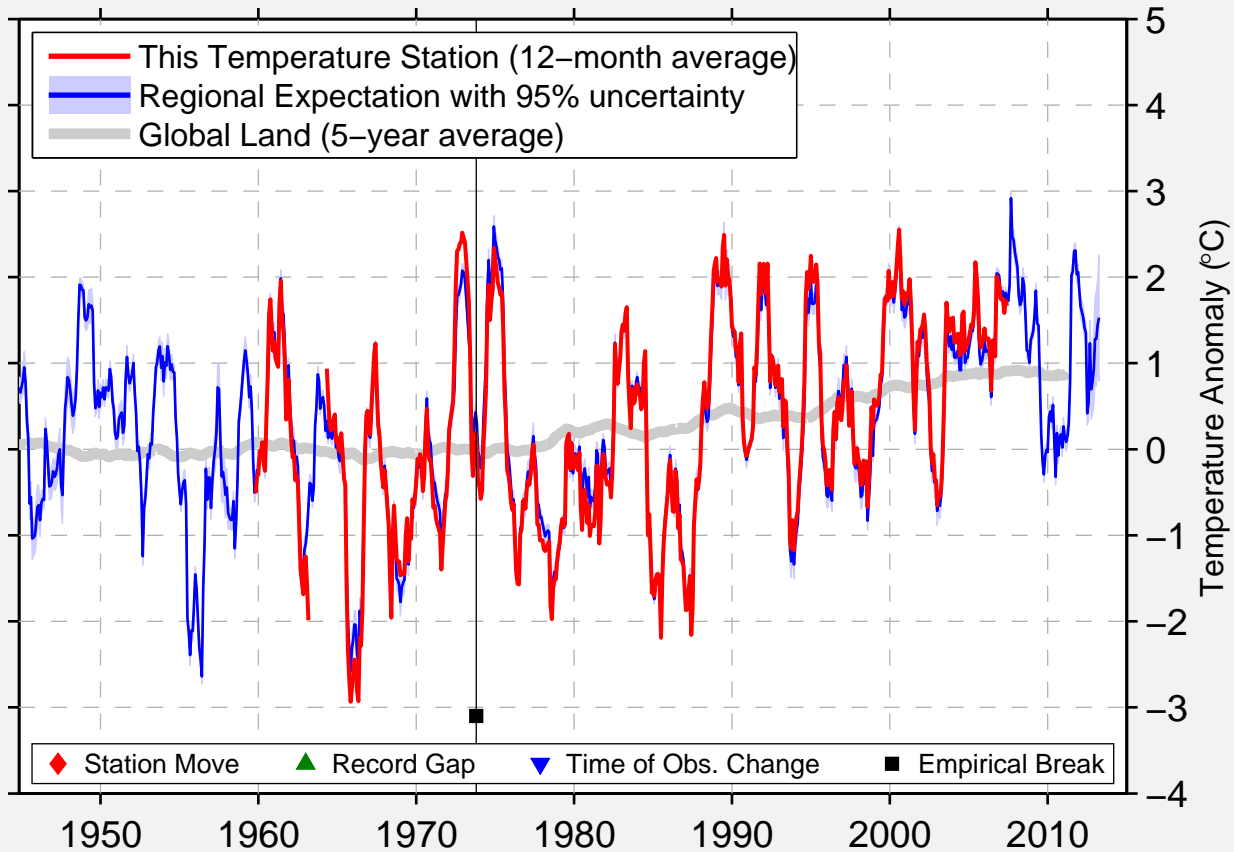

KUHMO KESKUSTA

64.119 N, 29.474 E (Finland)

Data Quality Controlled and Aligned at Breakpoints

Berkeley Earth