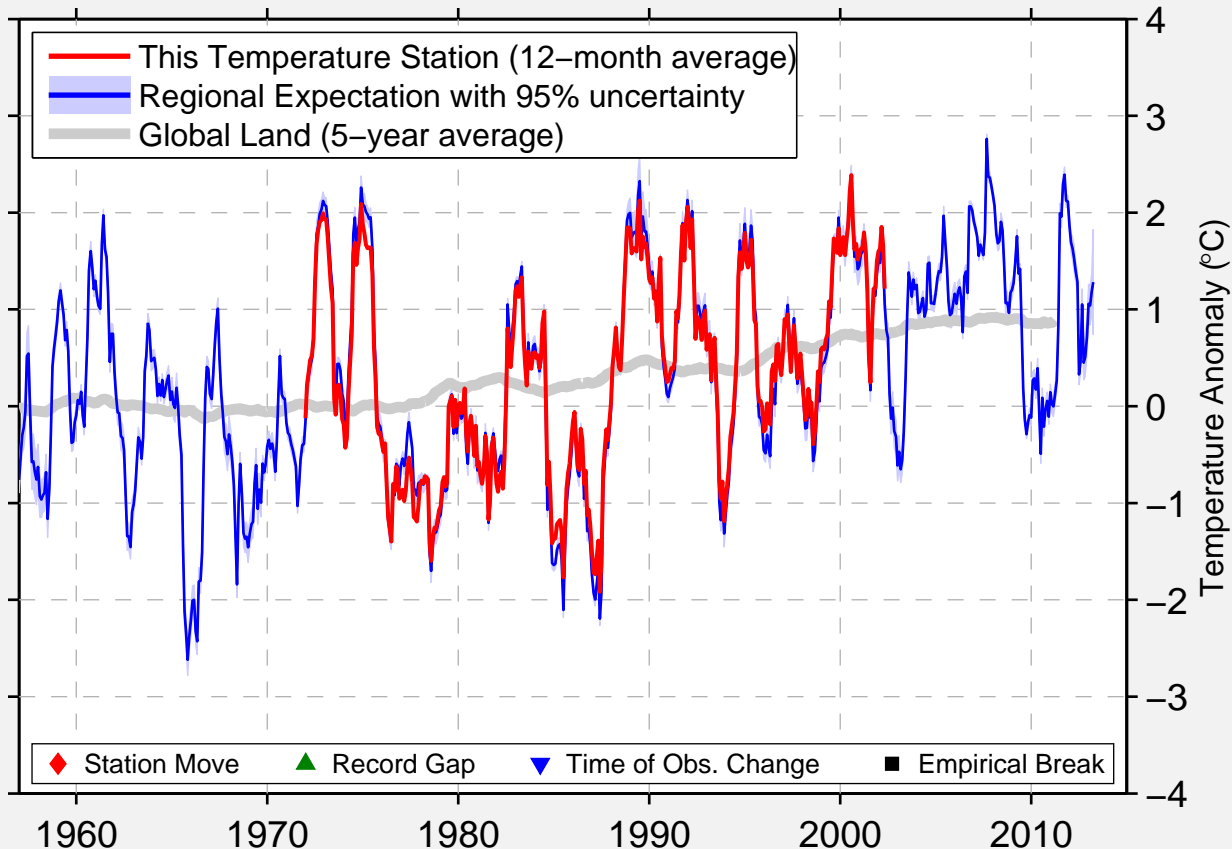

PYHANTA VIITAMAKI

63.933 N, 26.417 E (Finland)

Data Quality Controlled and Aligned at Breakpoints

Berkeley Earth