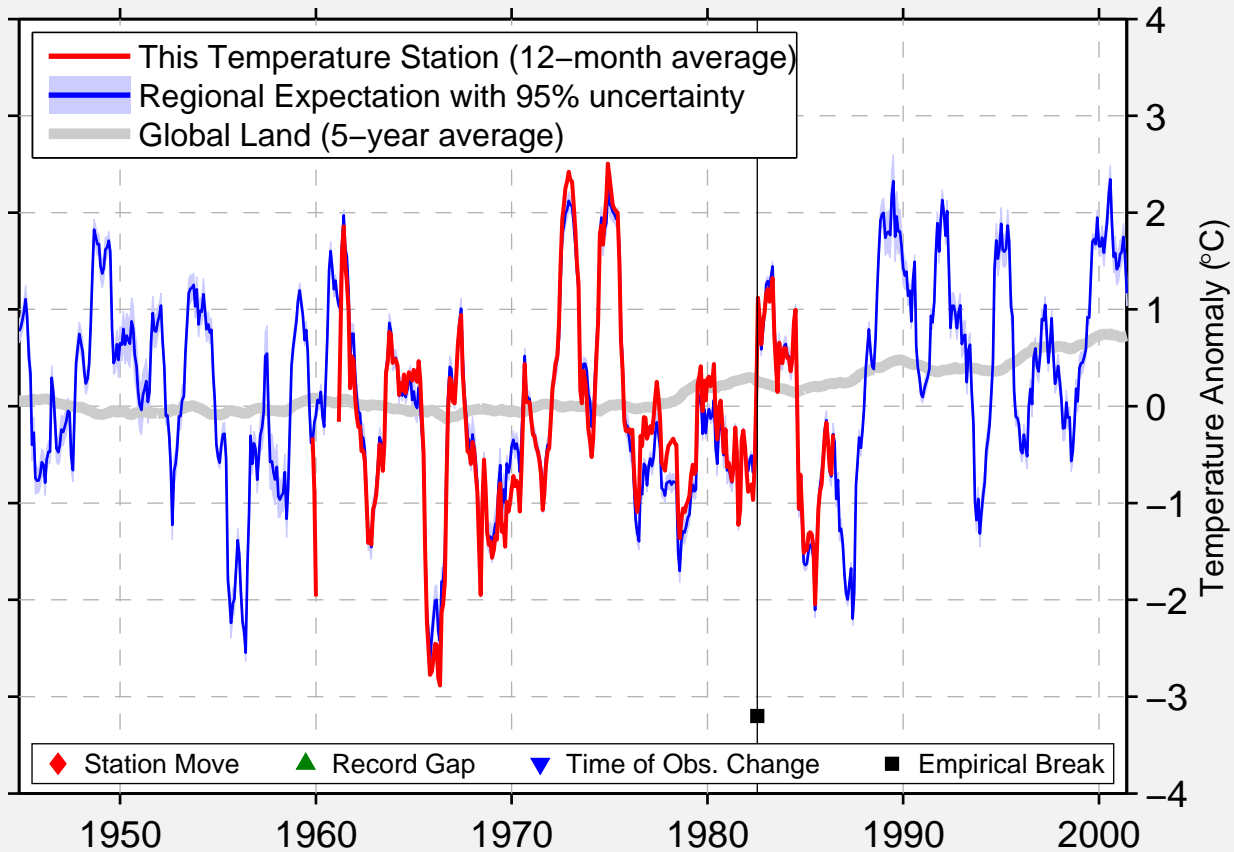

HAAPAJARVI MAAMIESKOULU

63.750 N, 25.333 E (Finland)

Data Quality Controlled and Aligned at Breakpoints

Berkeley Earth