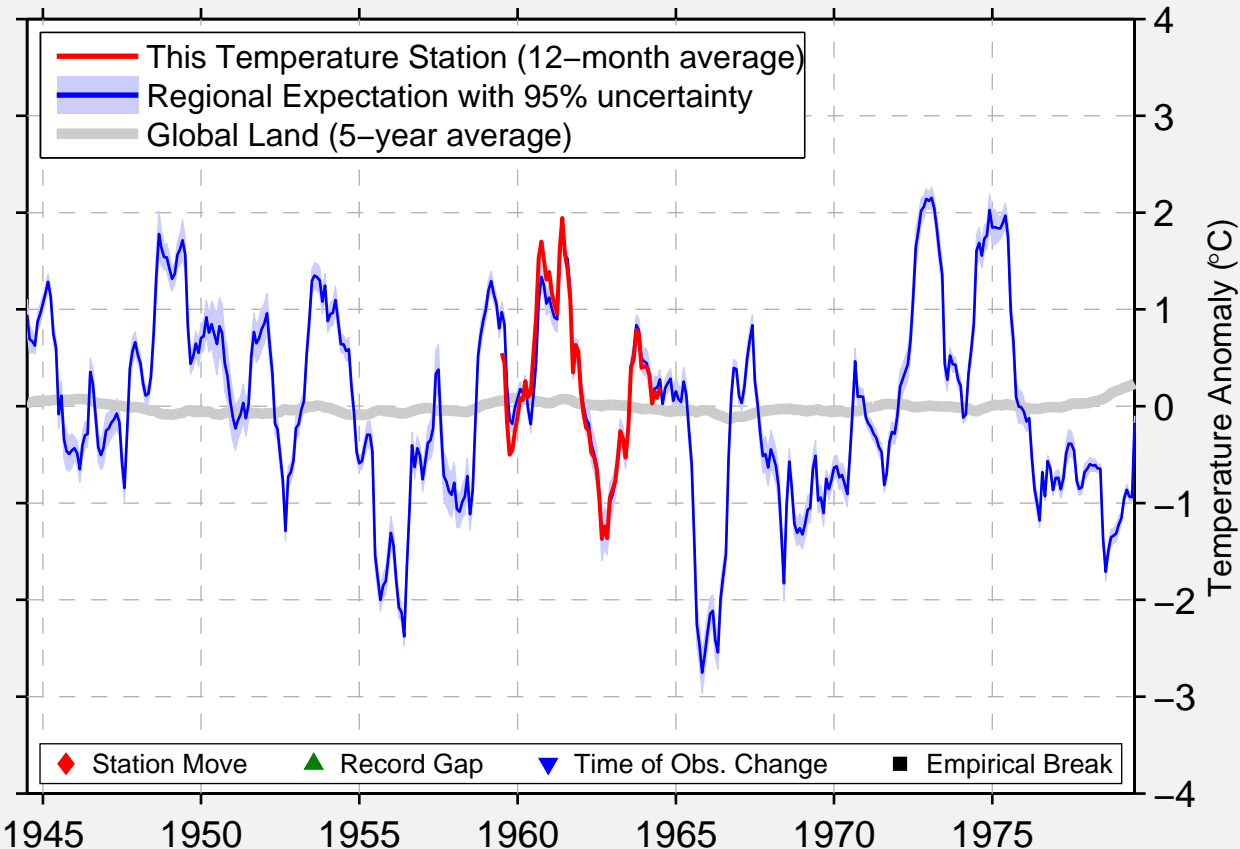

# REISJARVI

63.667 N, 24.833 E (Finland)

◆ Station Move    ▲ Record Gap    ▼ Time of Obs. Change    ■ Empirical Break

Data Quality Controlled and Aligned at Breakpoints

Berkeley Earth