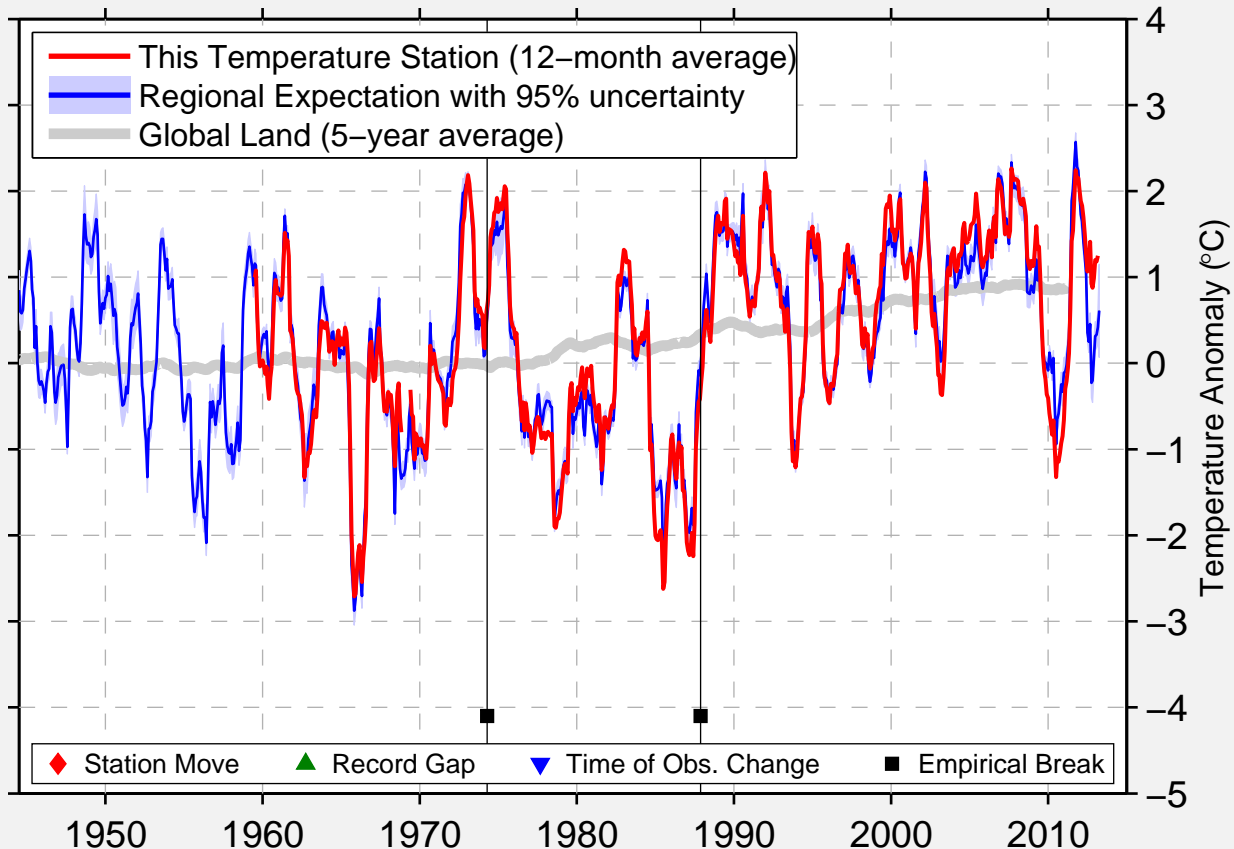

# MUSTASAARI VALASSAARET

63.435 N, 21.068 E (Finland)

Data Quality Controlled and Aligned at Breakpoints

Berkeley Earth