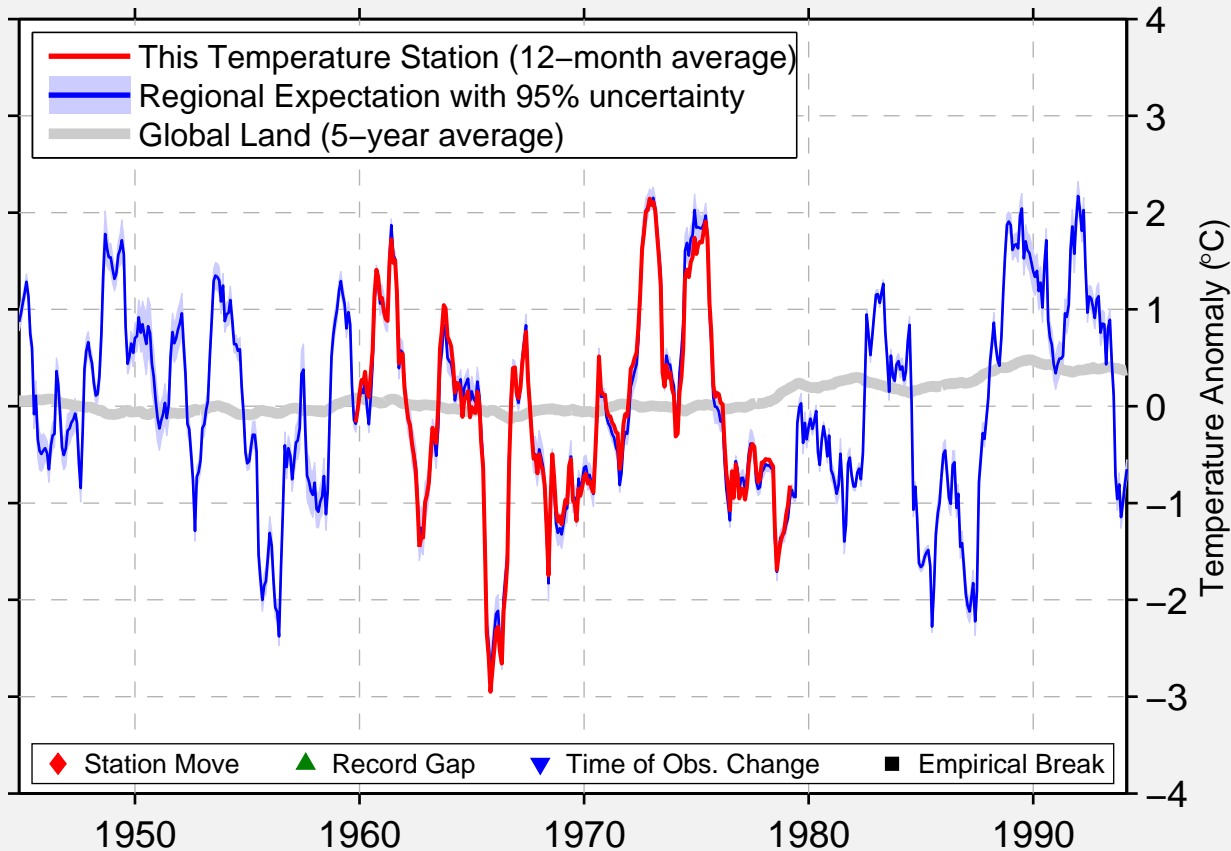

VAASA HIETALAHTI

63.083 N, 21.650 E (Finland)

Data Quality Controlled and Aligned at Breakpoints

Berkeley Earth