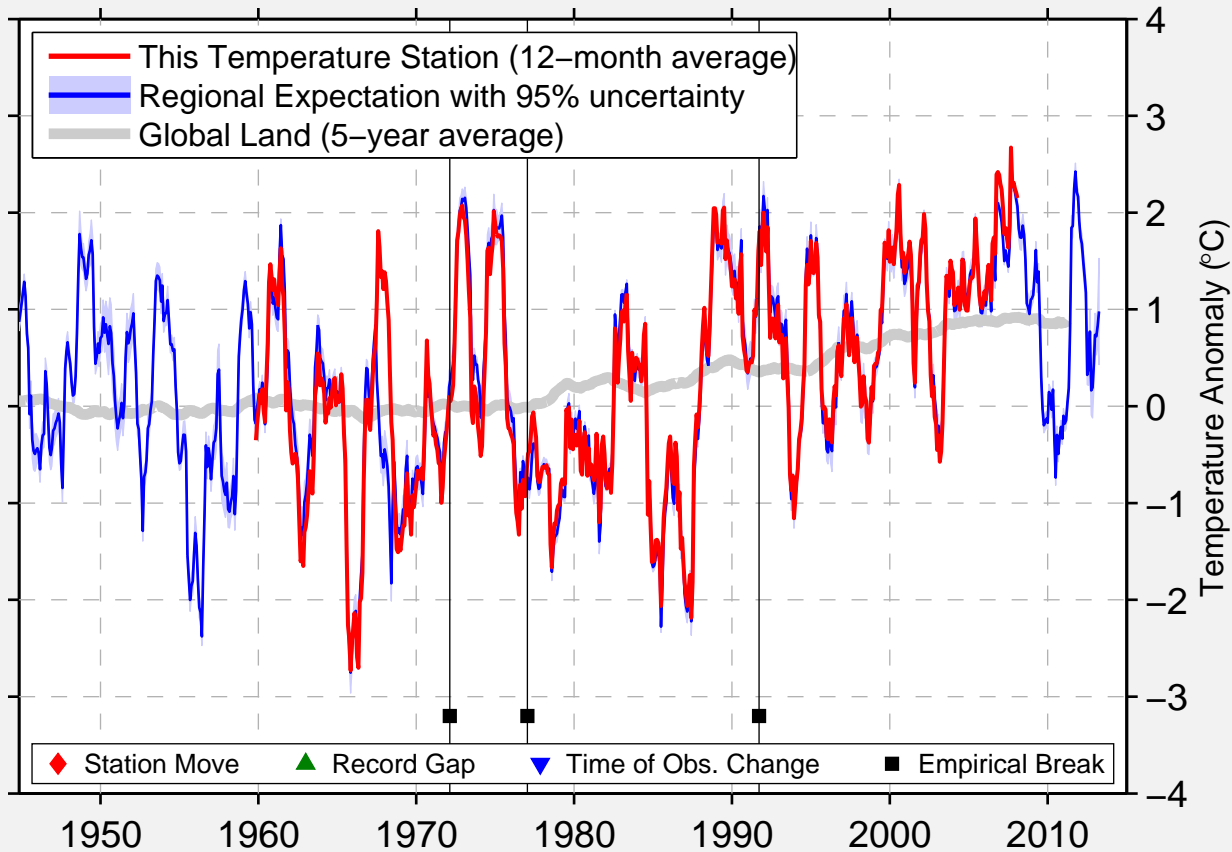

ALAJARVI MOKSY-1

63.051 N, 24.282 E (Finland)

Data Quality Controlled and Aligned at Breakpoints

Berkeley Earth