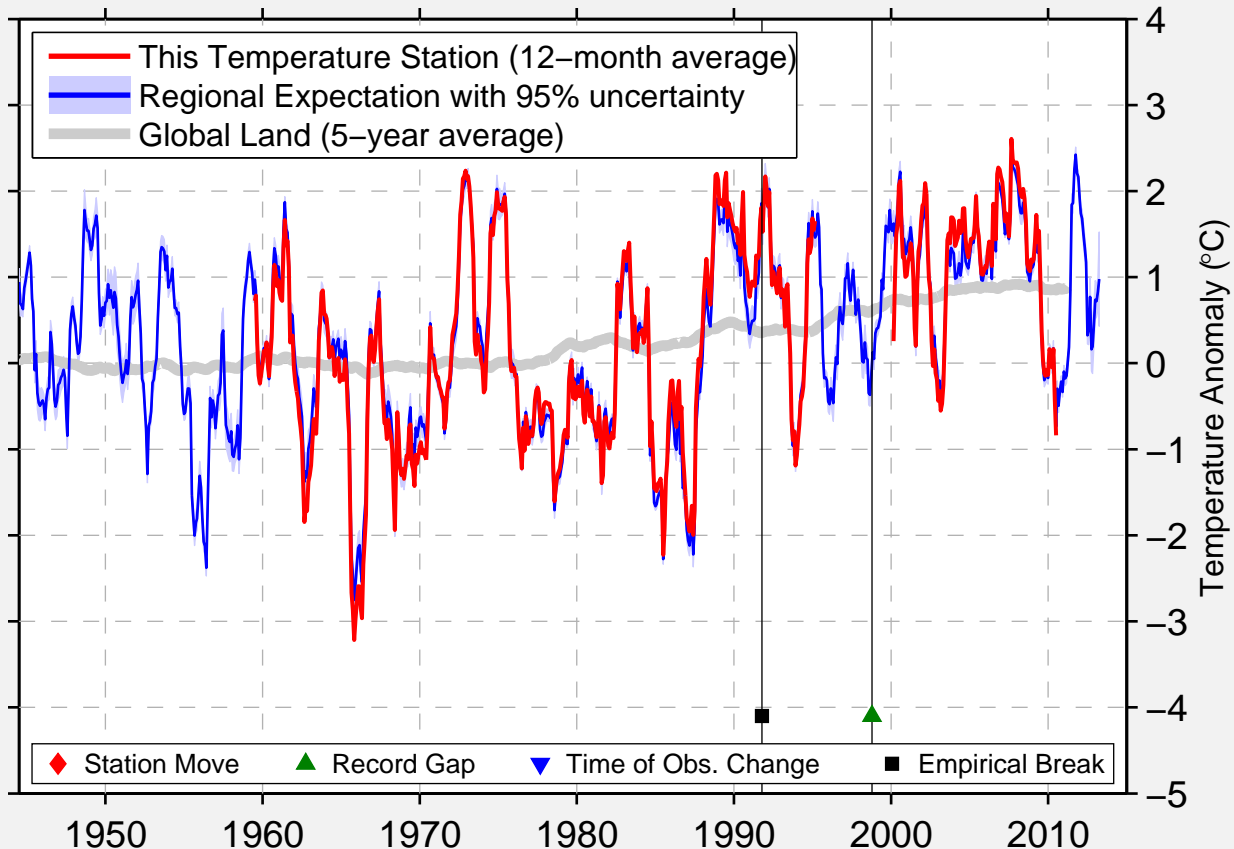

# VAASA VAASAN LENTOASEMA

63.042 N, 21.768 E (Finland)

Data Quality Controlled and Aligned at Breakpoints

Berkeley Earth