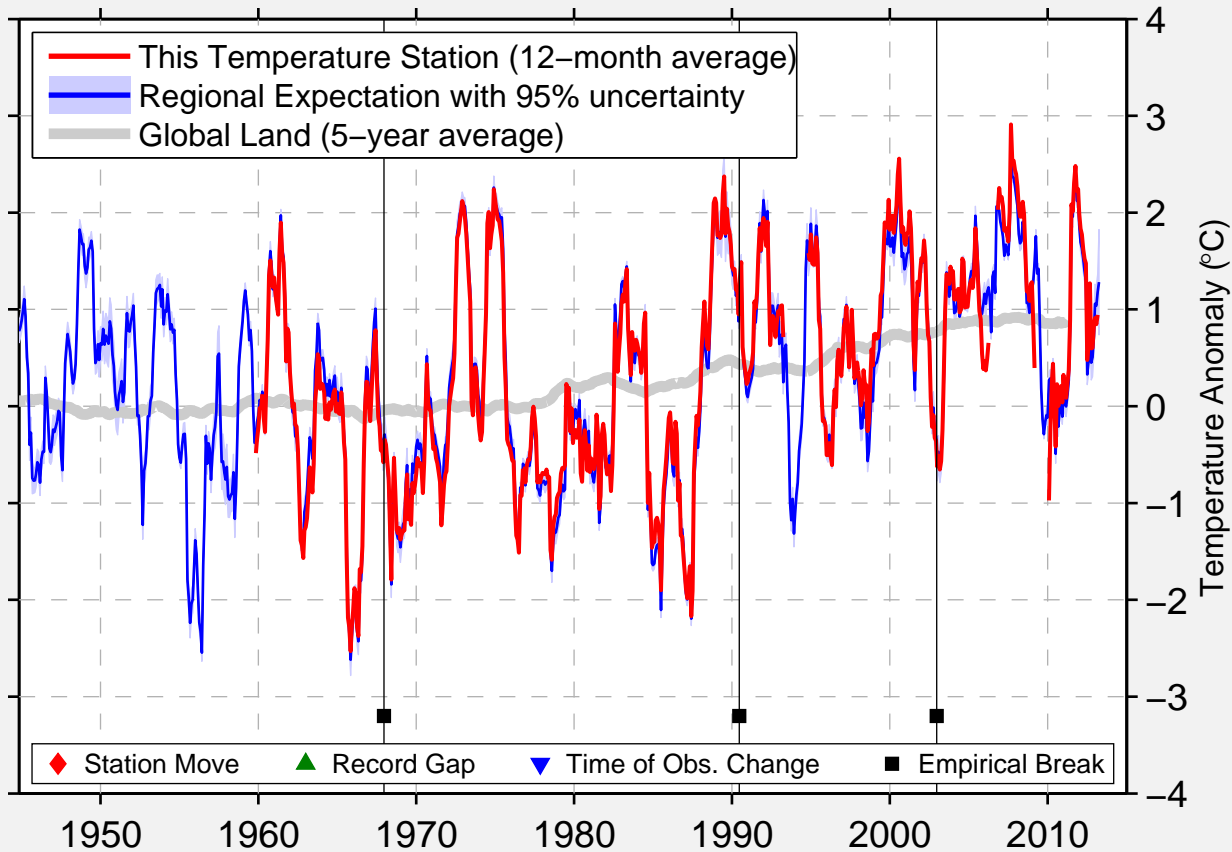

# VESANTO SONKARI

62.921 N, 26.428 E (Finland)

Data Quality Controlled and Aligned at Breakpoints

Berkeley Earth