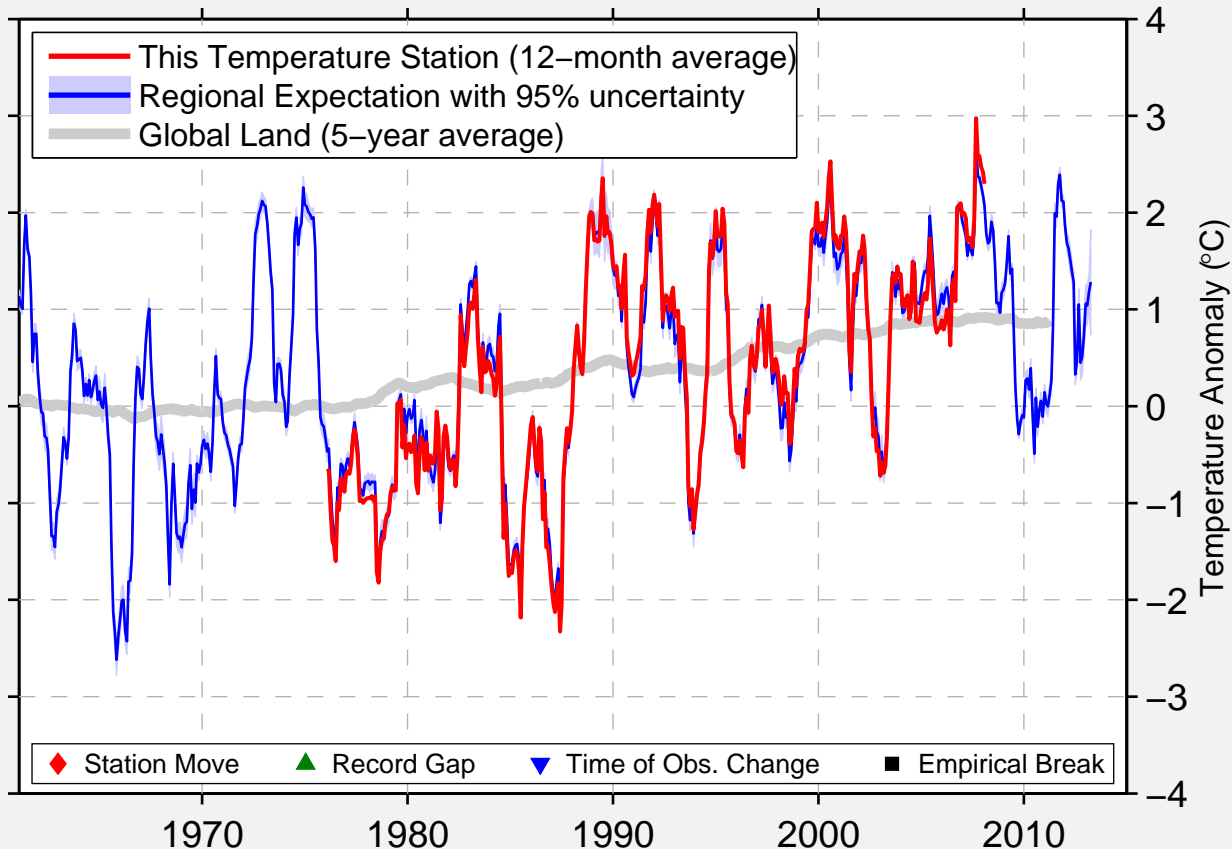

# RAUTALAMPI RASTU

62.710 N, 26.778 E (Finland)

Data Quality Controlled and Aligned at Breakpoints

Berkeley Earth