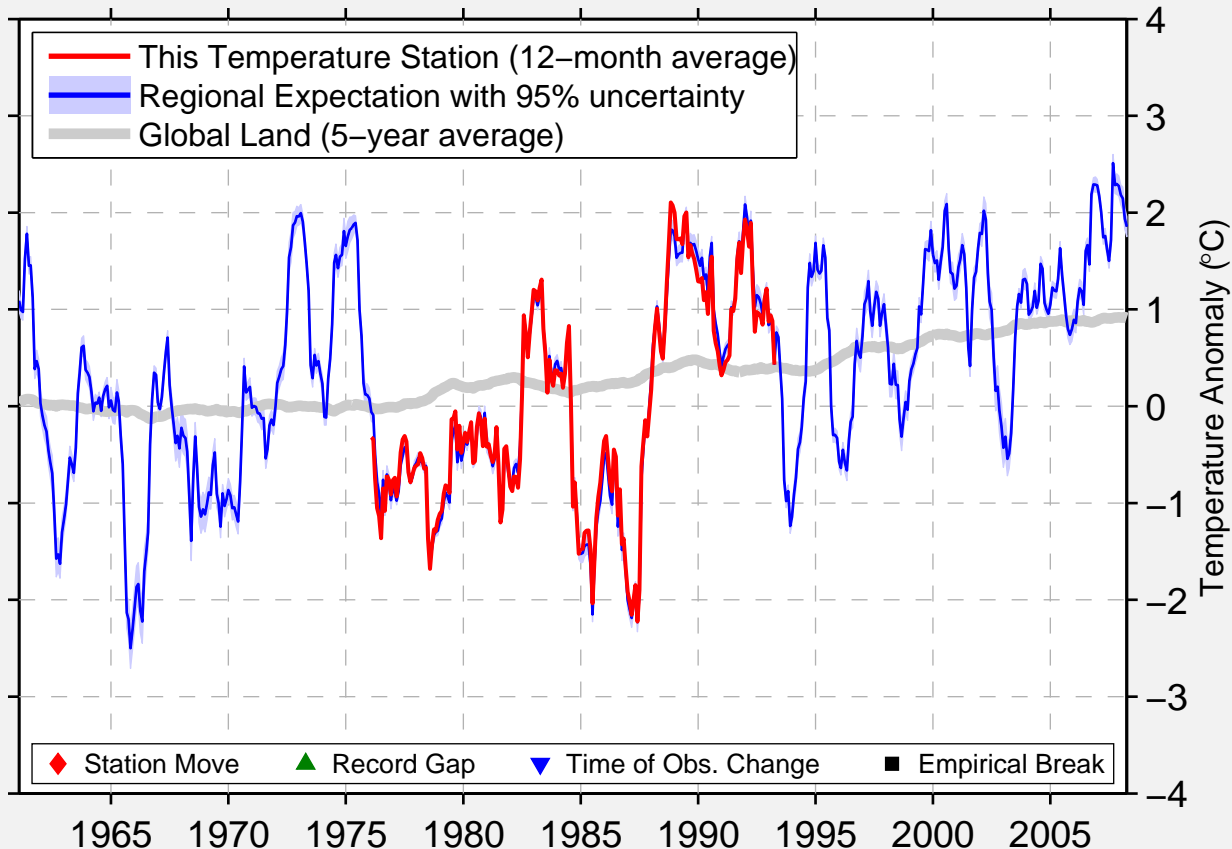

PERASEINAJOKI HAUKINEVA

62.550 N, 22.950 E (Finland)

Data Quality Controlled and Aligned at Breakpoints

Berkeley Earth