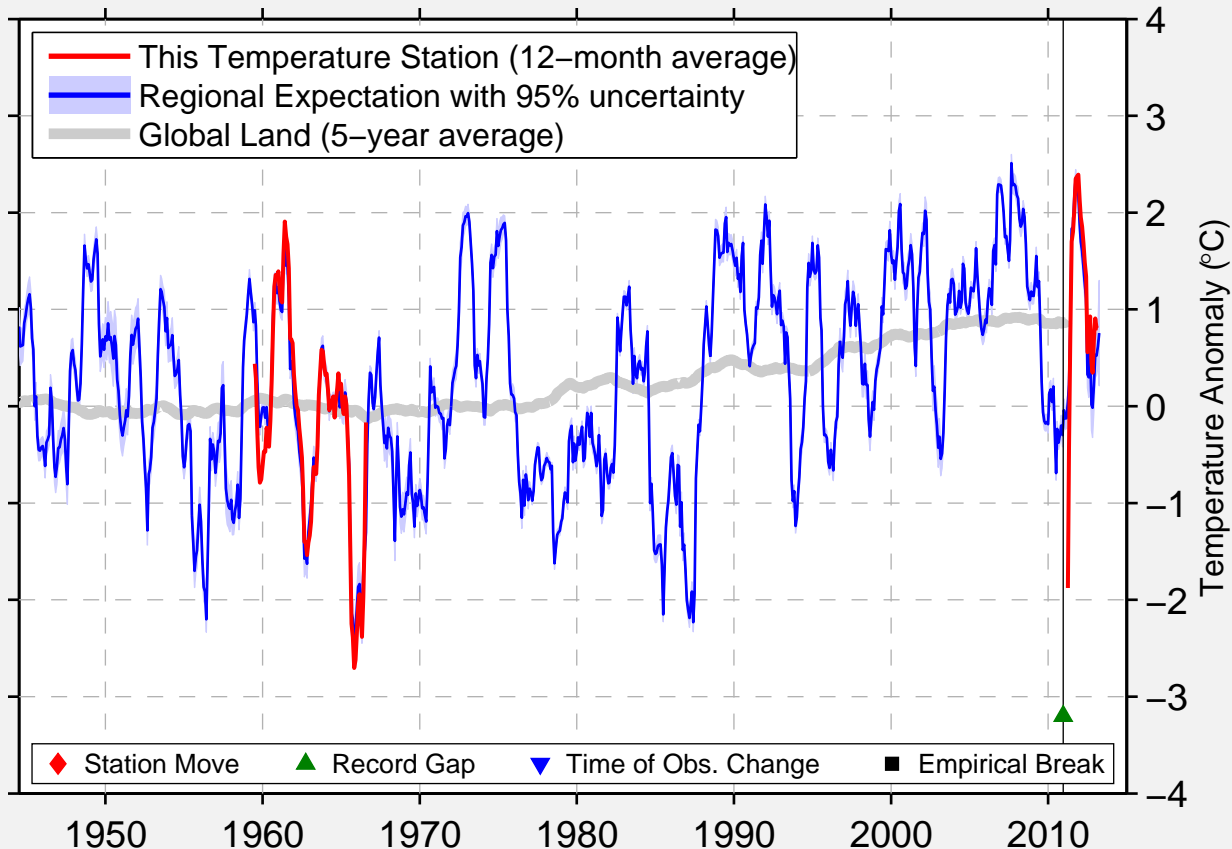

# KASKINEN SALGRUND

62.334 N, 21.194 E (Finland)

Data Quality Controlled and Aligned at Breakpoints

Berkeley Earth