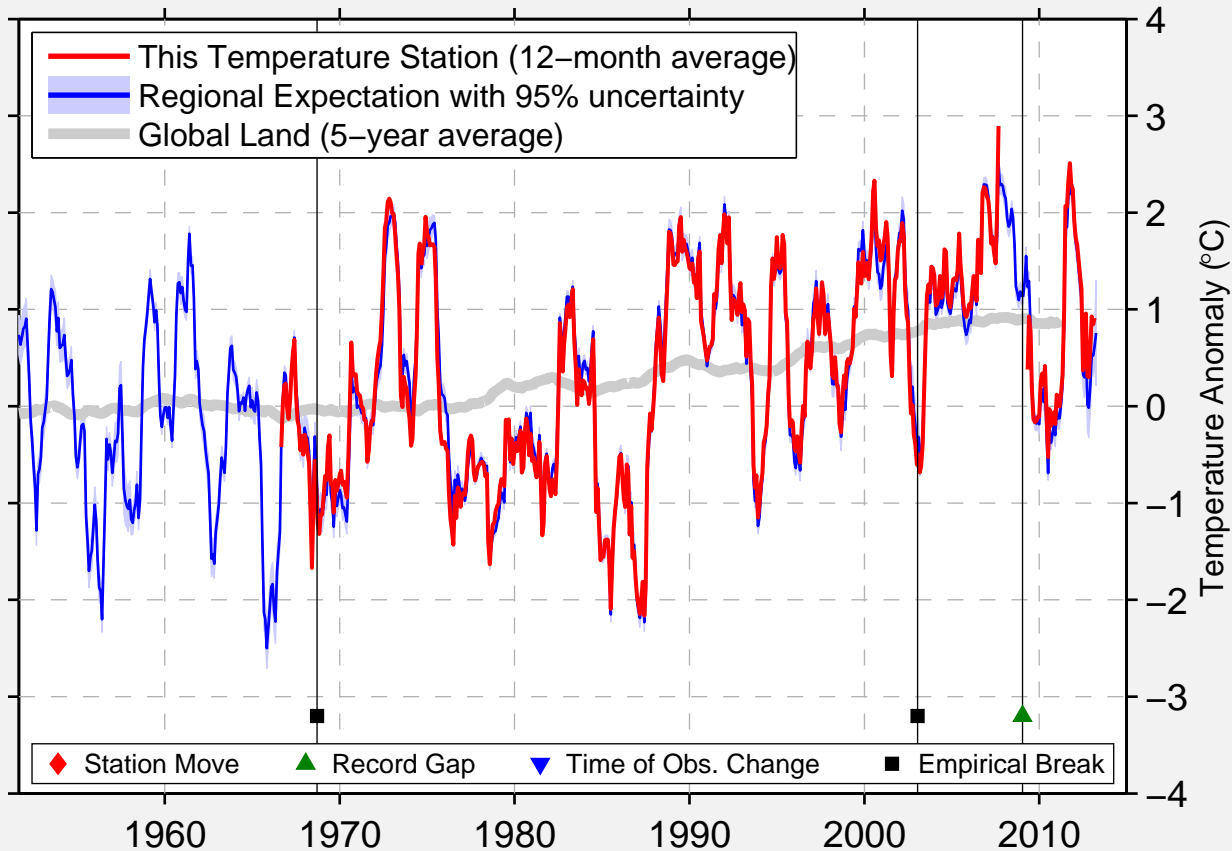

# KARVIA ALKKIA

62.183 N, 22.803 E (Finland)

Data Quality Controlled and Aligned at Breakpoints

Berkeley Earth