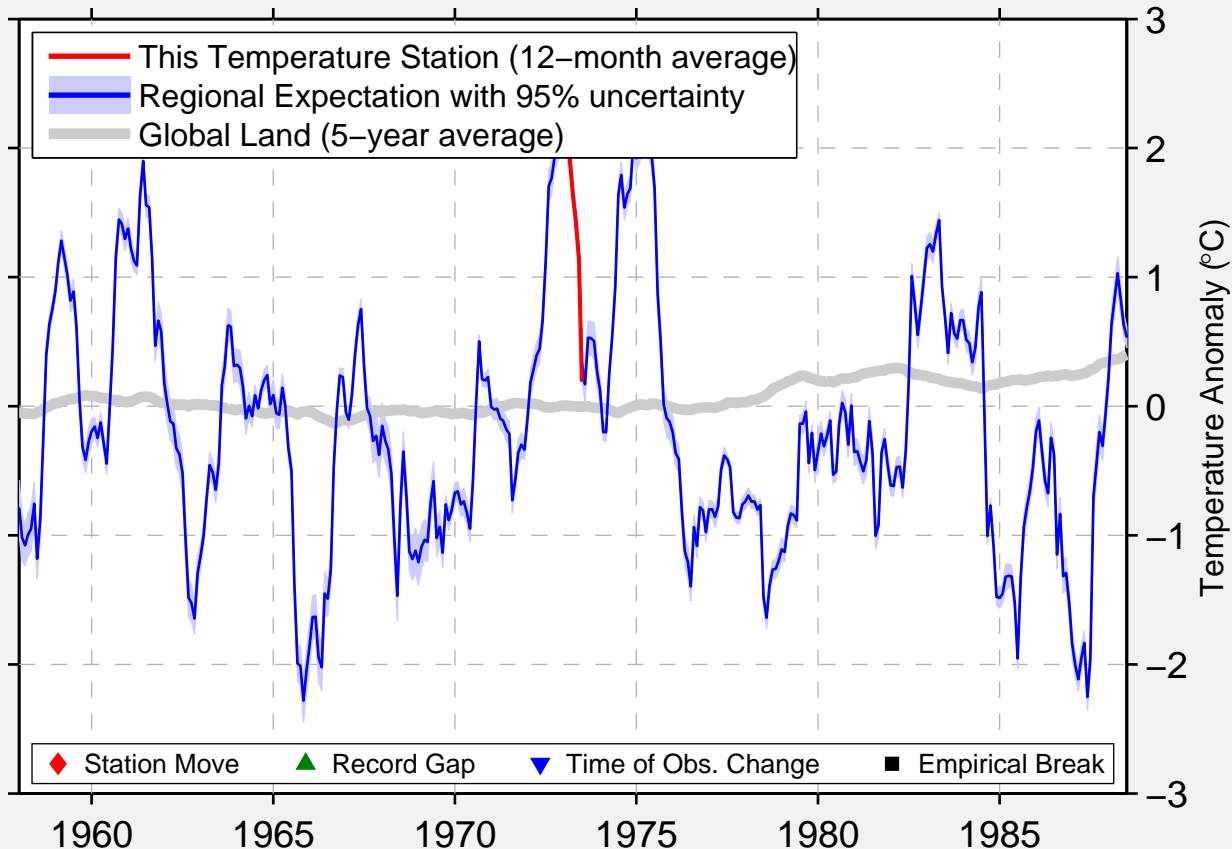

MANTTA KPKI

62.033 N, 24.633 E (Finland)

Data Quality Controlled and Aligned at Breakpoints

Berkeley Earth