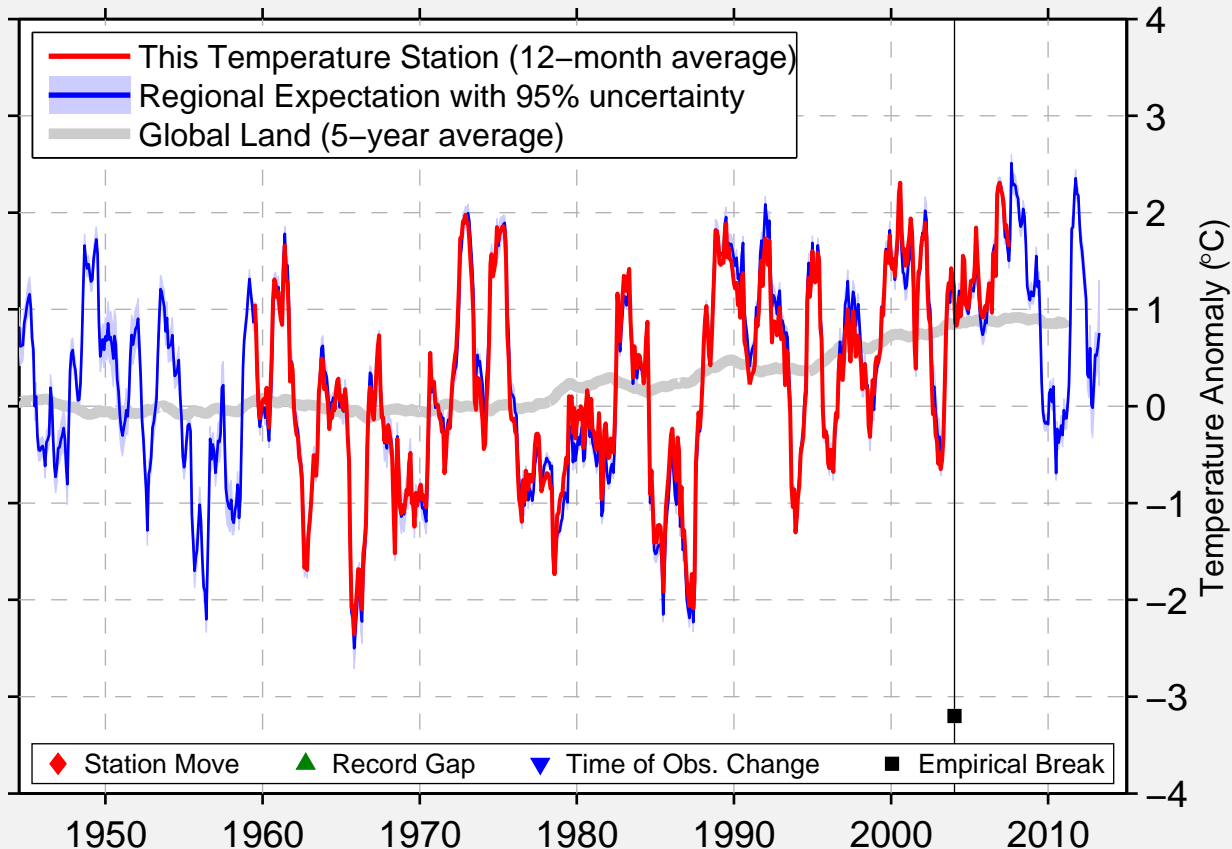

# KURU LANSI-AURE

61.949 N, 23.377 E (Finland)

Data Quality Controlled and Aligned at Breakpoints

Berkeley Earth