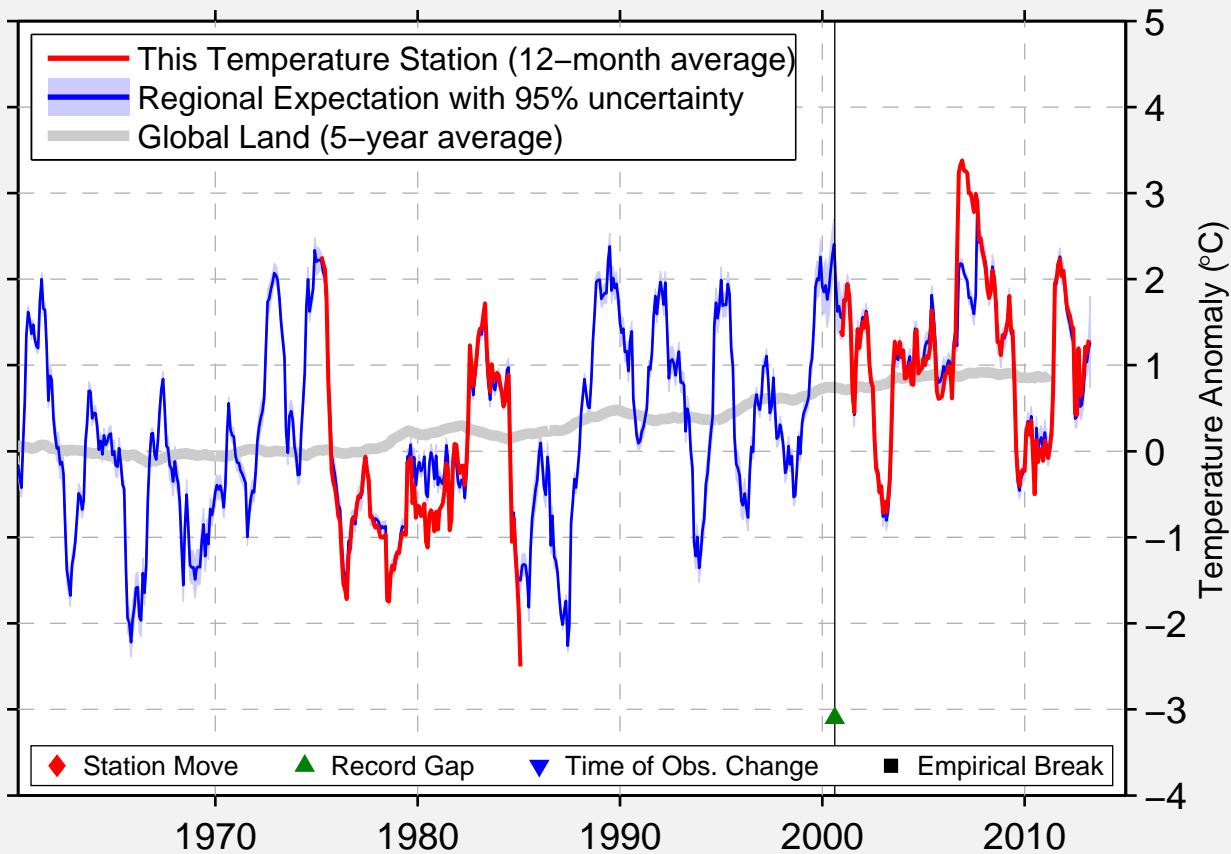

SAVONLINNINA LENTOASEMA

61.946 N, 28.934 E (Finland)

Data Quality Controlled and Aligned at Breakpoints

Berkeley Earth