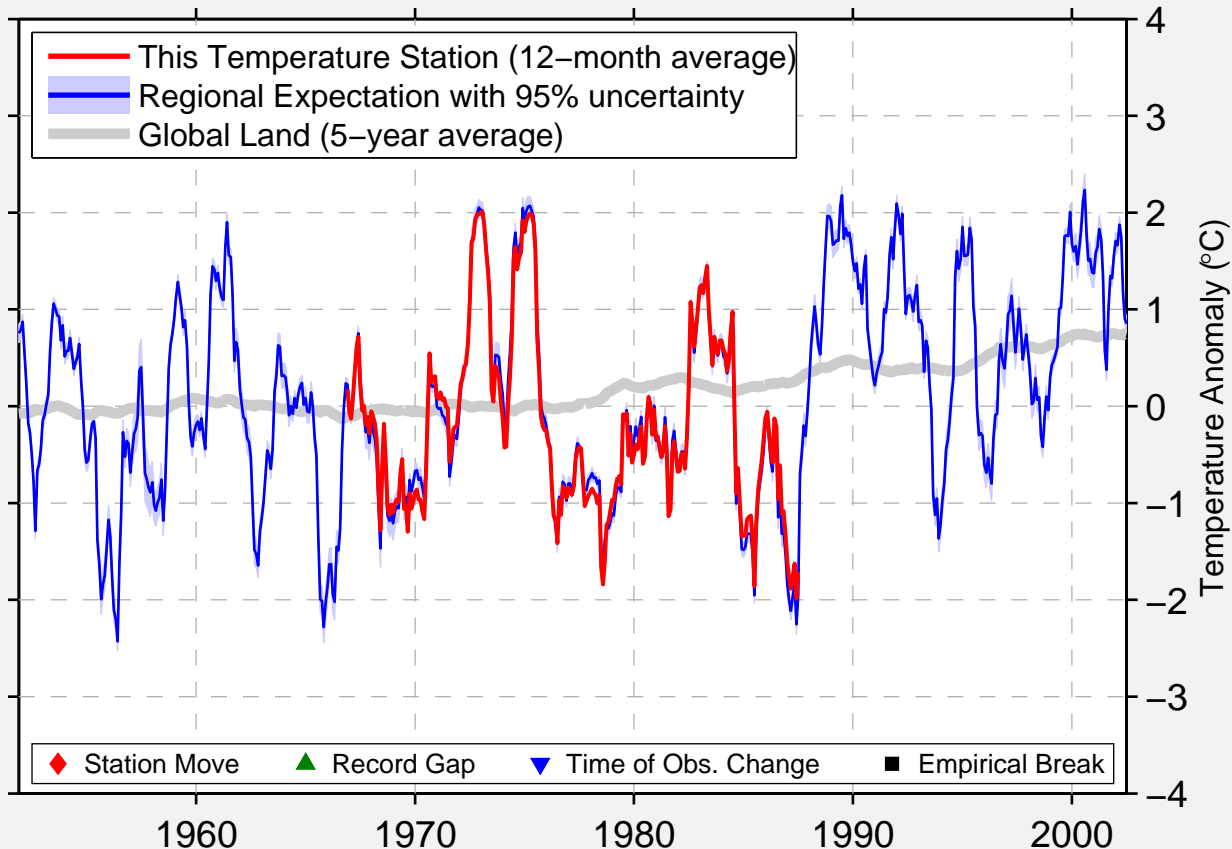

KANGASALA KOYRA

61.550 N, 24.233 E (Finland)

Data Quality Controlled and Aligned at Breakpoints

Berkeley Earth