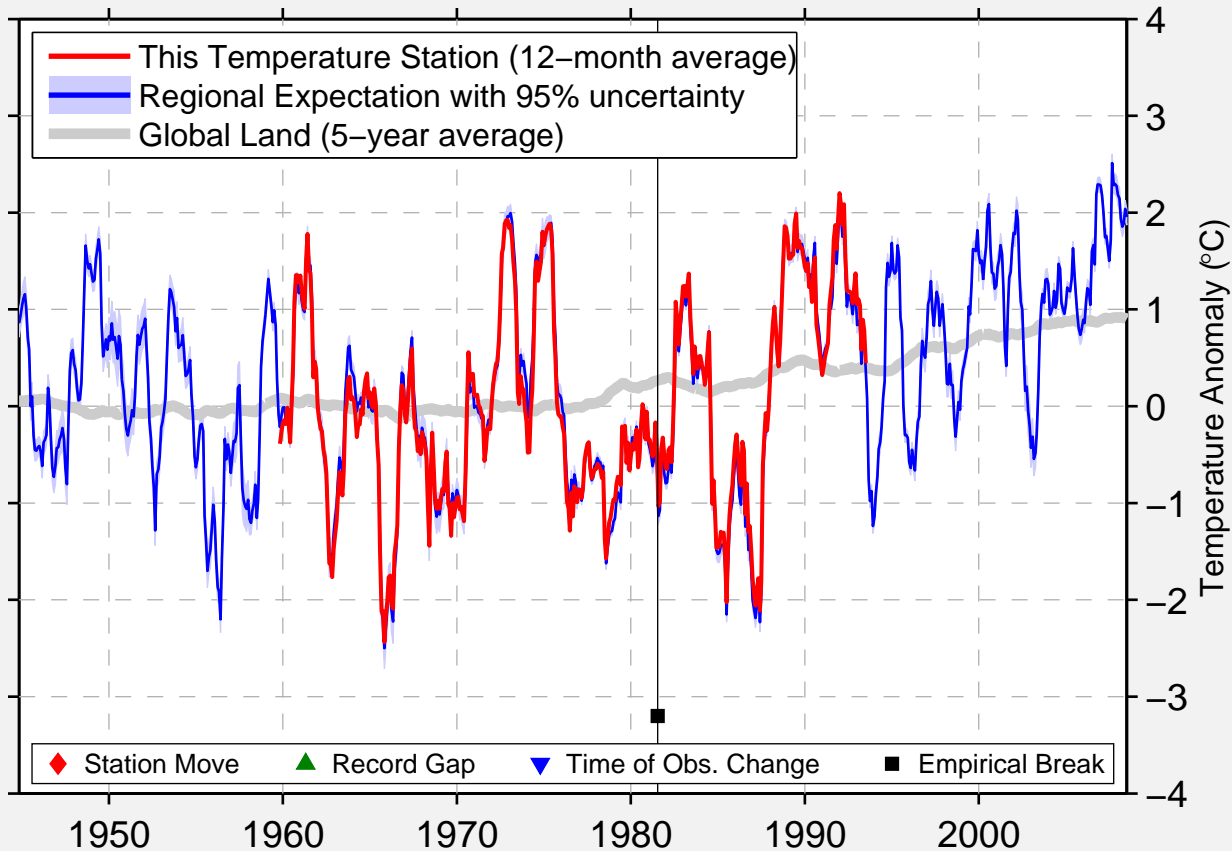

MOUHIJARVI SELKEE

61.517 N, 22.983 E (Finland)

Data Quality Controlled and Aligned at Breakpoints

Berkeley Earth