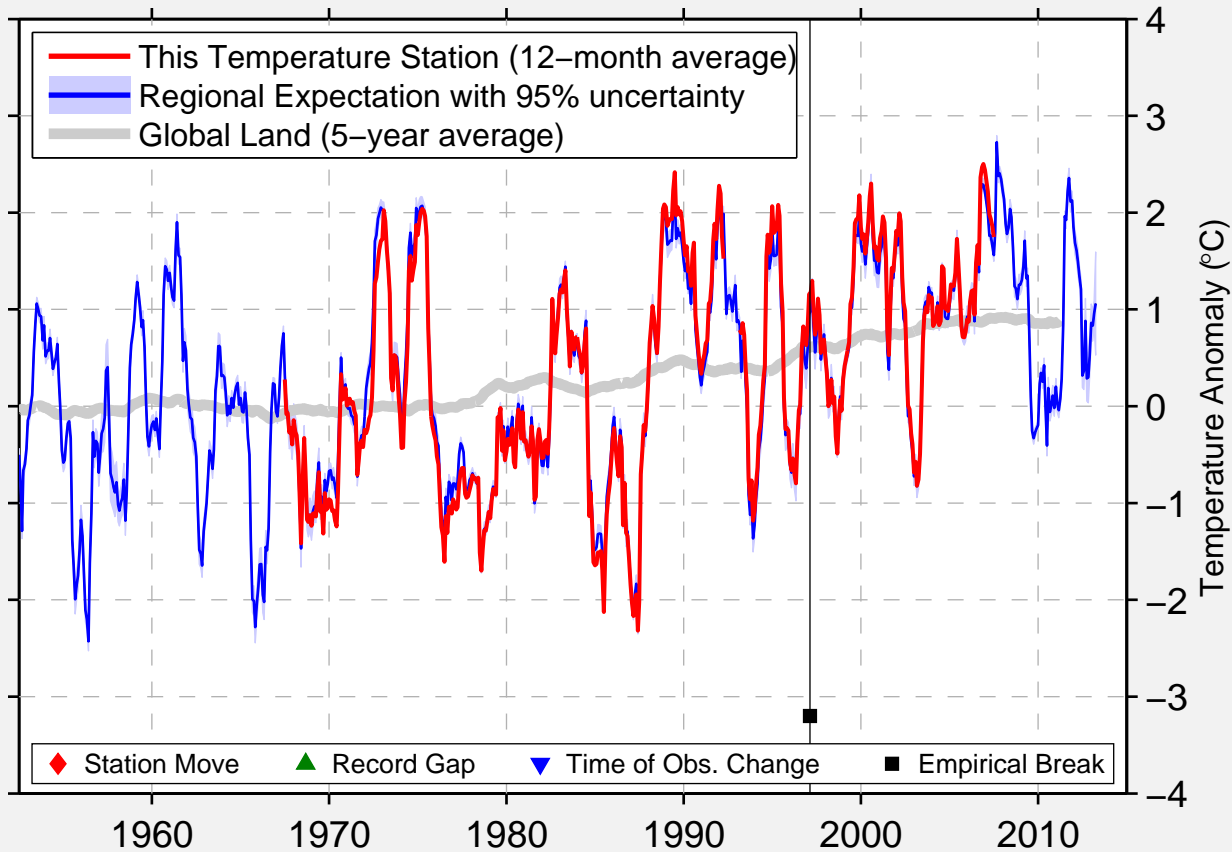

# ASIKKALA PULKKILANHARJU-1

61.301 N, 25.546 E (Finland)

Data Quality Controlled and Aligned at Breakpoints

Berkeley Earth