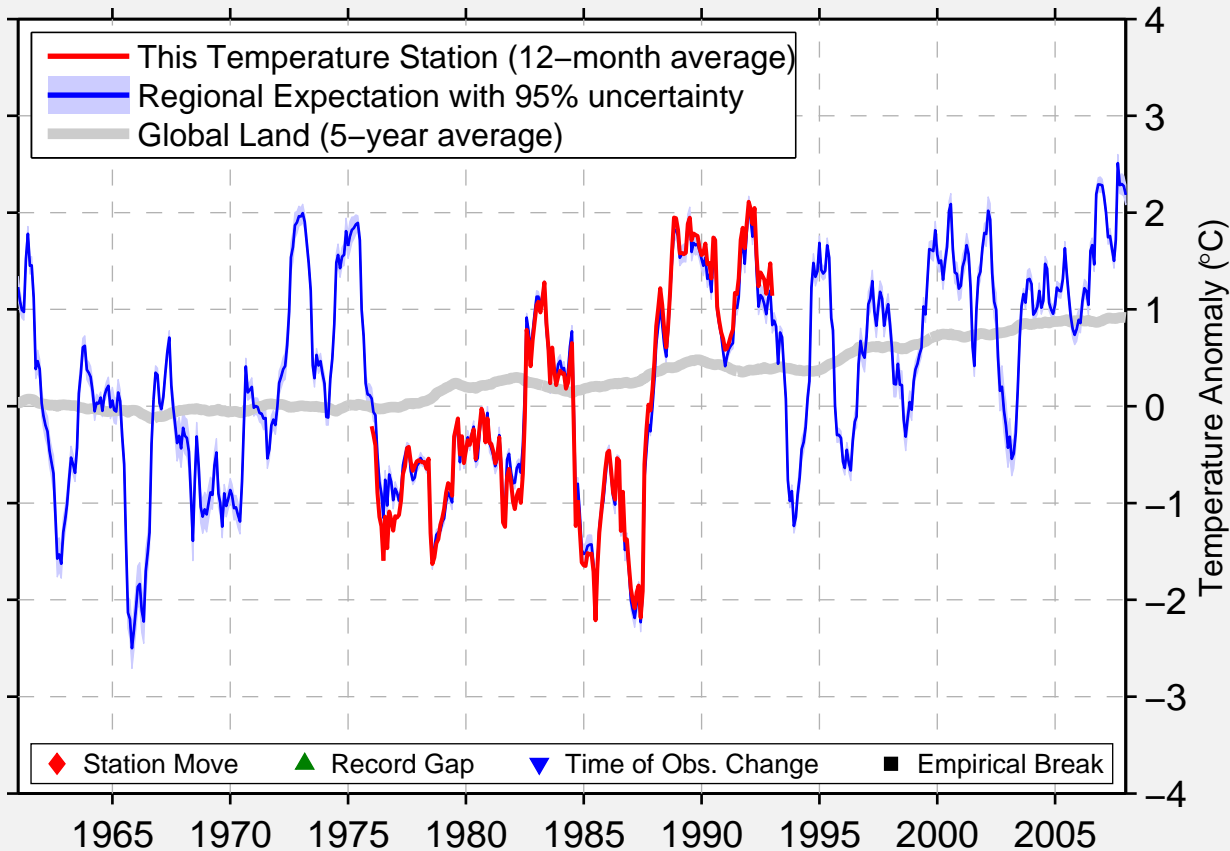

# EURAJOKI VERKKOKARI

61.233 N, 21.633 E (Finland)

Data Quality Controlled and Aligned at Breakpoints

Berkeley Earth