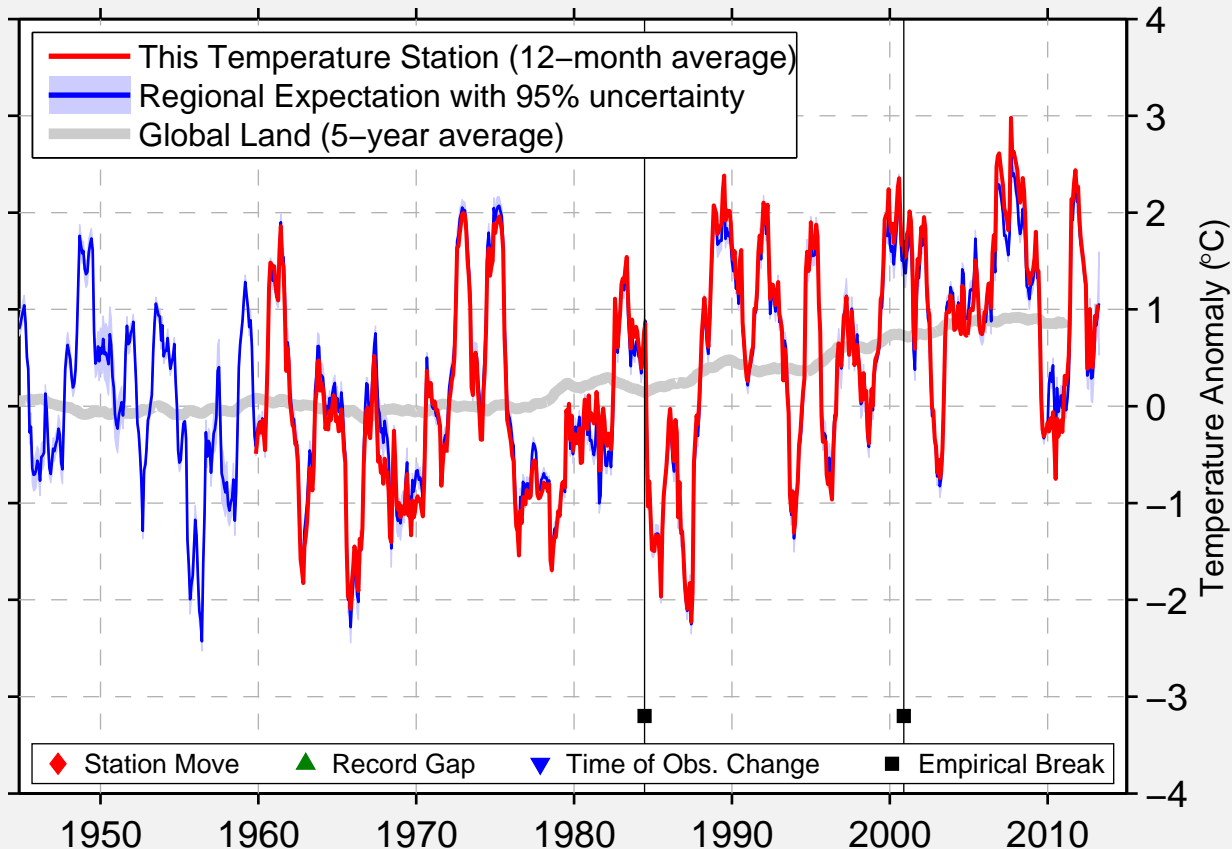

HEINOLA ASEMANTAUS

61.199 N, 26.053 E (Finland)

Data Quality Controlled and Aligned at Breakpoints

Berkeley Earth