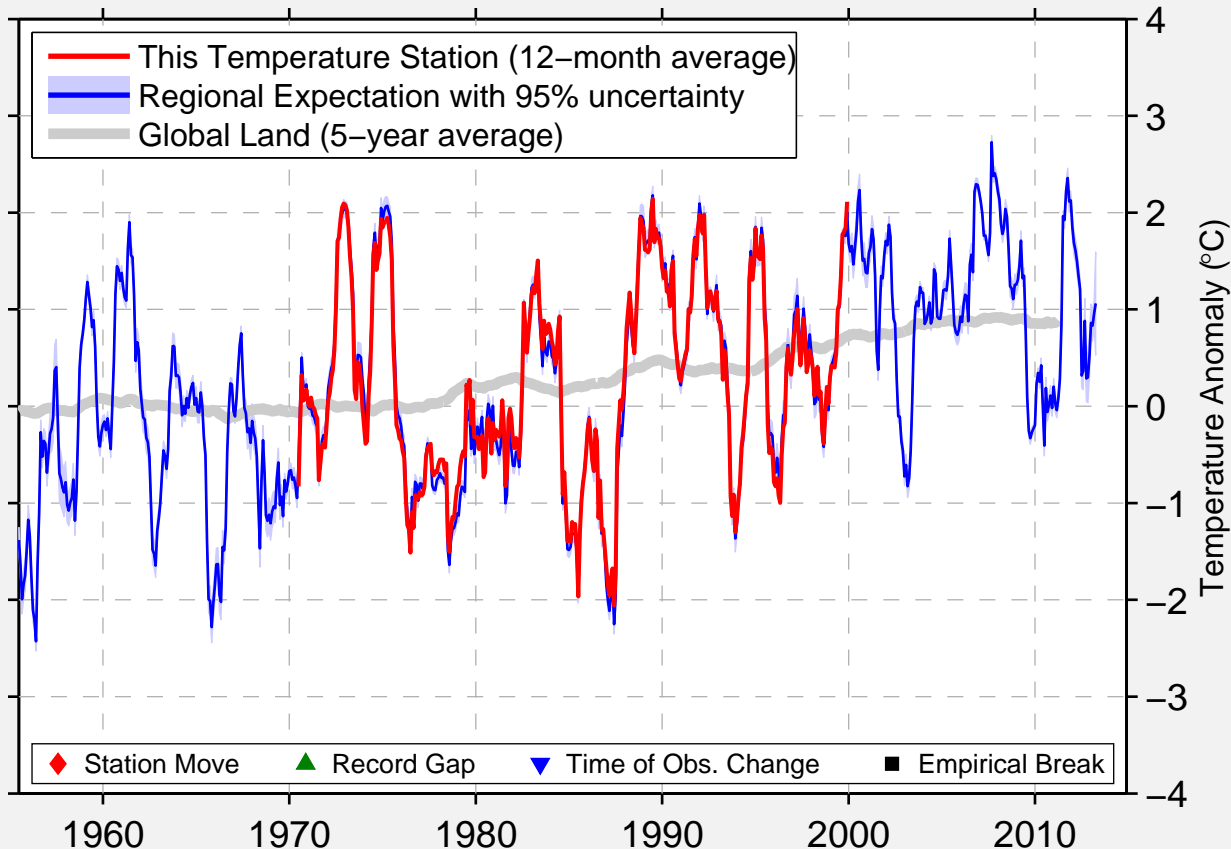

LAMMI VESTOLA

61.150 N, 25.250 E (Finland)

Data Quality Controlled and Aligned at Breakpoints

Berkeley Earth