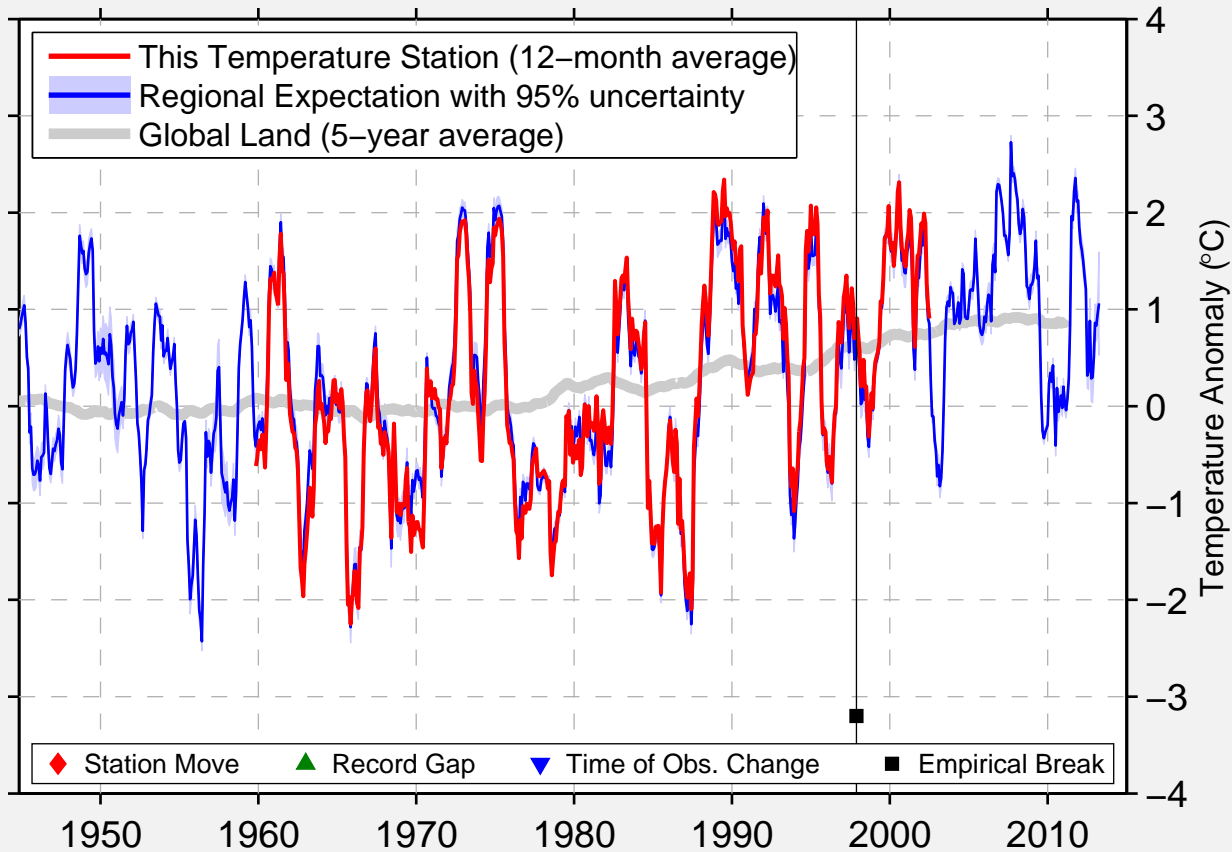

HATTULA LETEENSUO

61.067 N, 24.233 E (Finland)

Data Quality Controlled and Aligned at Breakpoints

Berkeley Earth