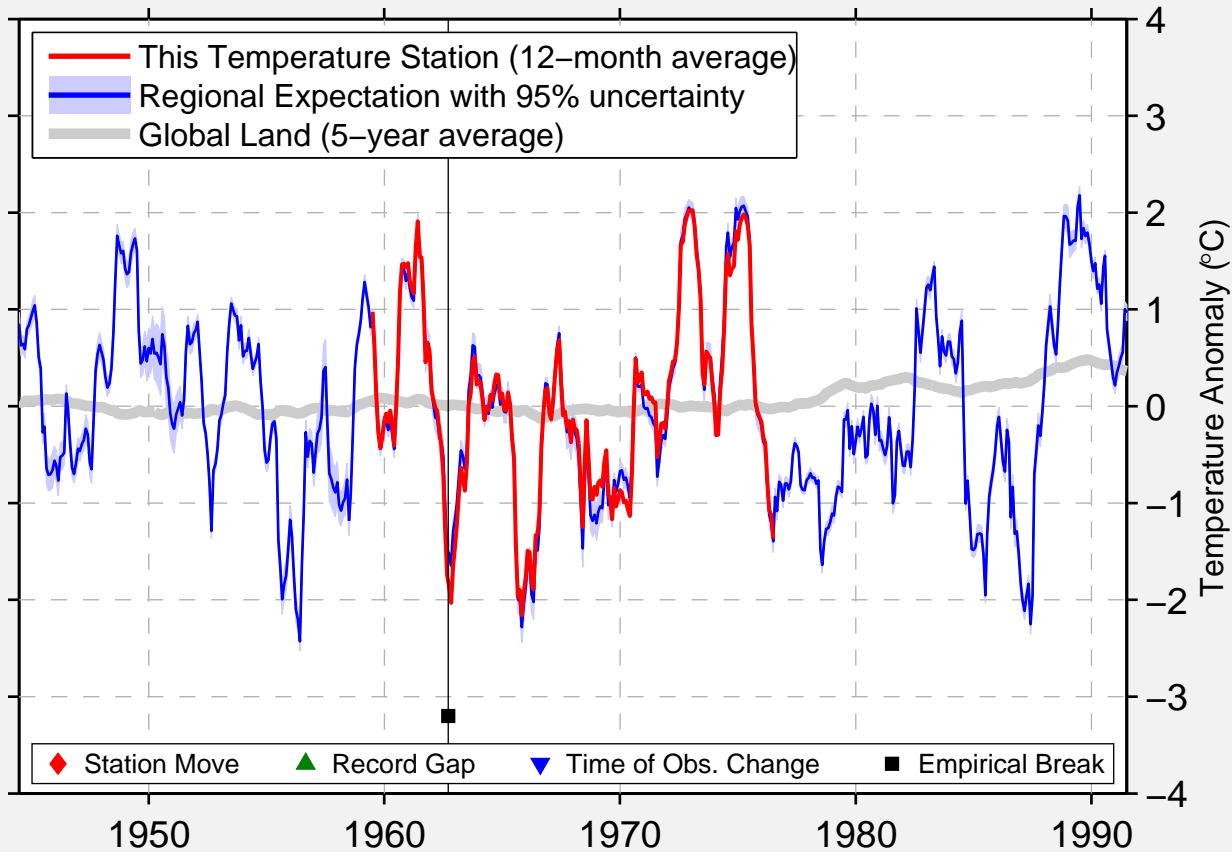

HAMEENLINNA KAURIALA

61.000 N, 24.450 E (Finland)

Data Quality Controlled and Aligned at Breakpoints

Berkeley Earth