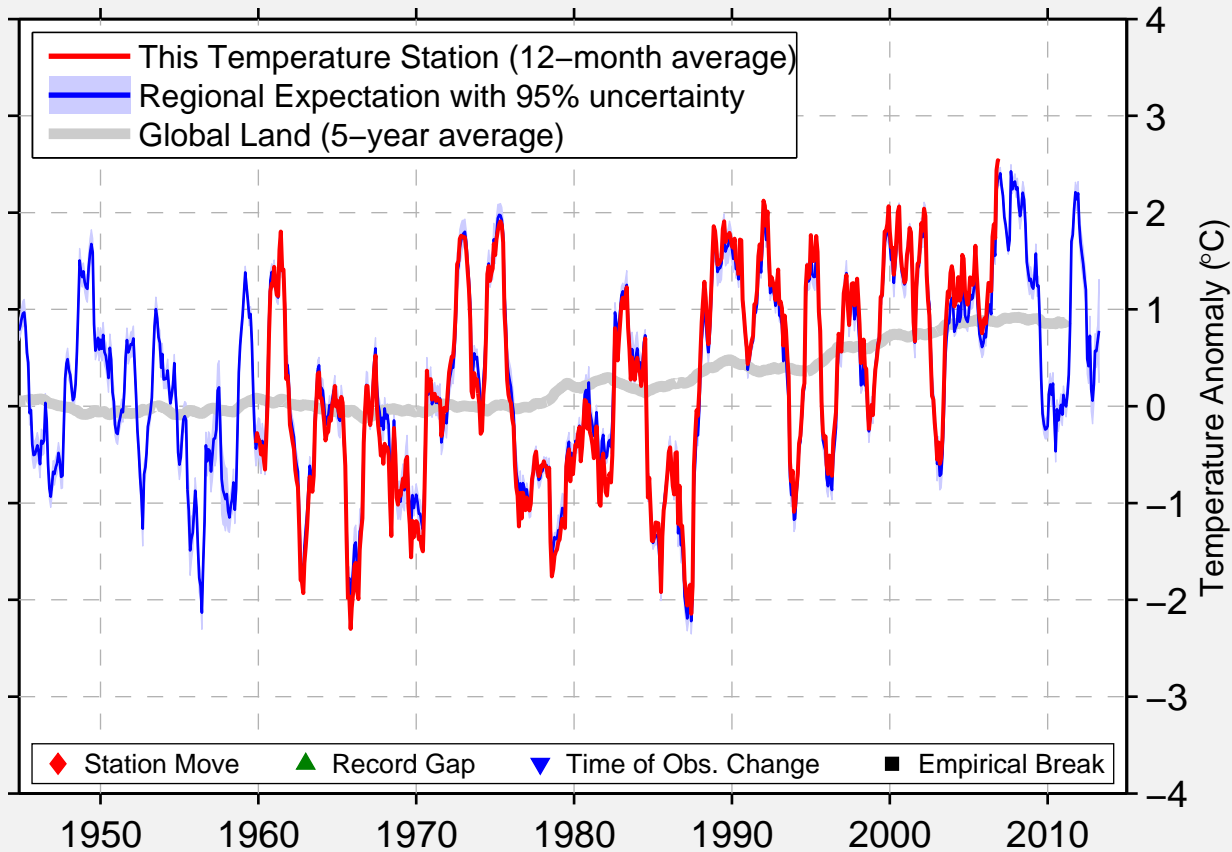

MIETOINEN SAARI

60.629 N, 21.858 E (Finland)

Data Quality Controlled and Aligned at Breakpoints

Berkeley Earth