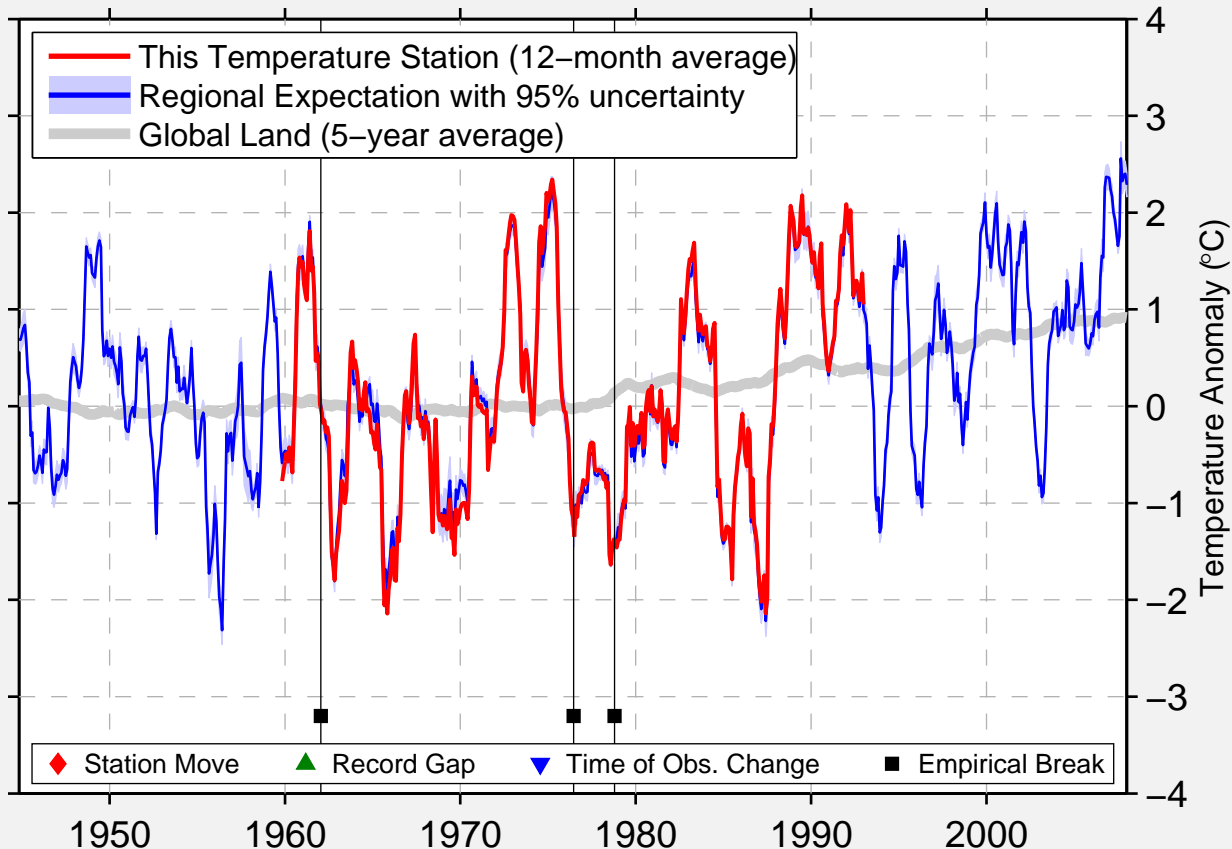

KOTKA SUNILA

60.500 N, 26.967 E (Finland)

Data Quality Controlled and Aligned at Breakpoints

Berkeley Earth