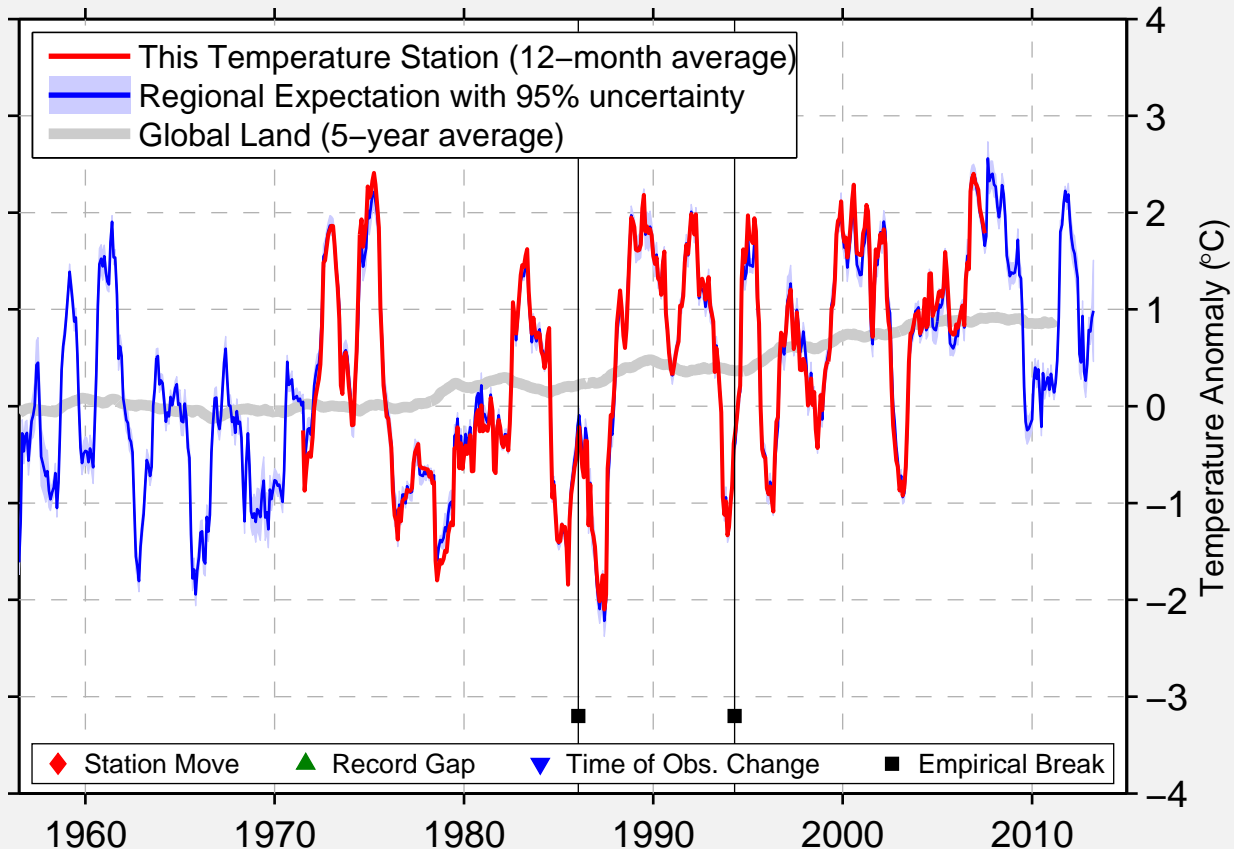

RUOTSINPYHTAA KEITALA

60.422 N, 26.369 E (Finland)

Data Quality Controlled and Aligned at Breakpoints

Berkeley Earth