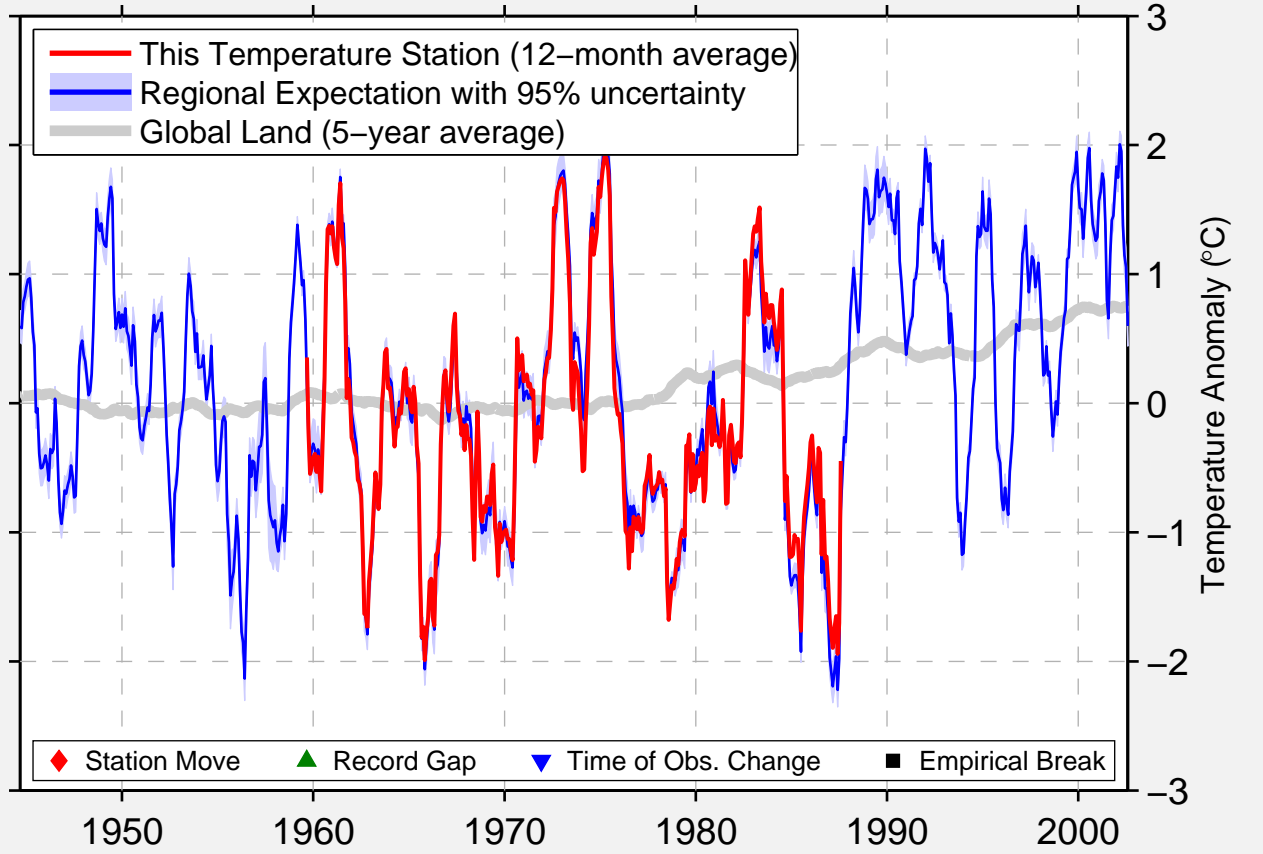

SUOMUSJARVI KETTULA

60.400 N, 23.767 E (Finland)

Data Quality Controlled and Aligned at Breakpoints

Berkeley Earth