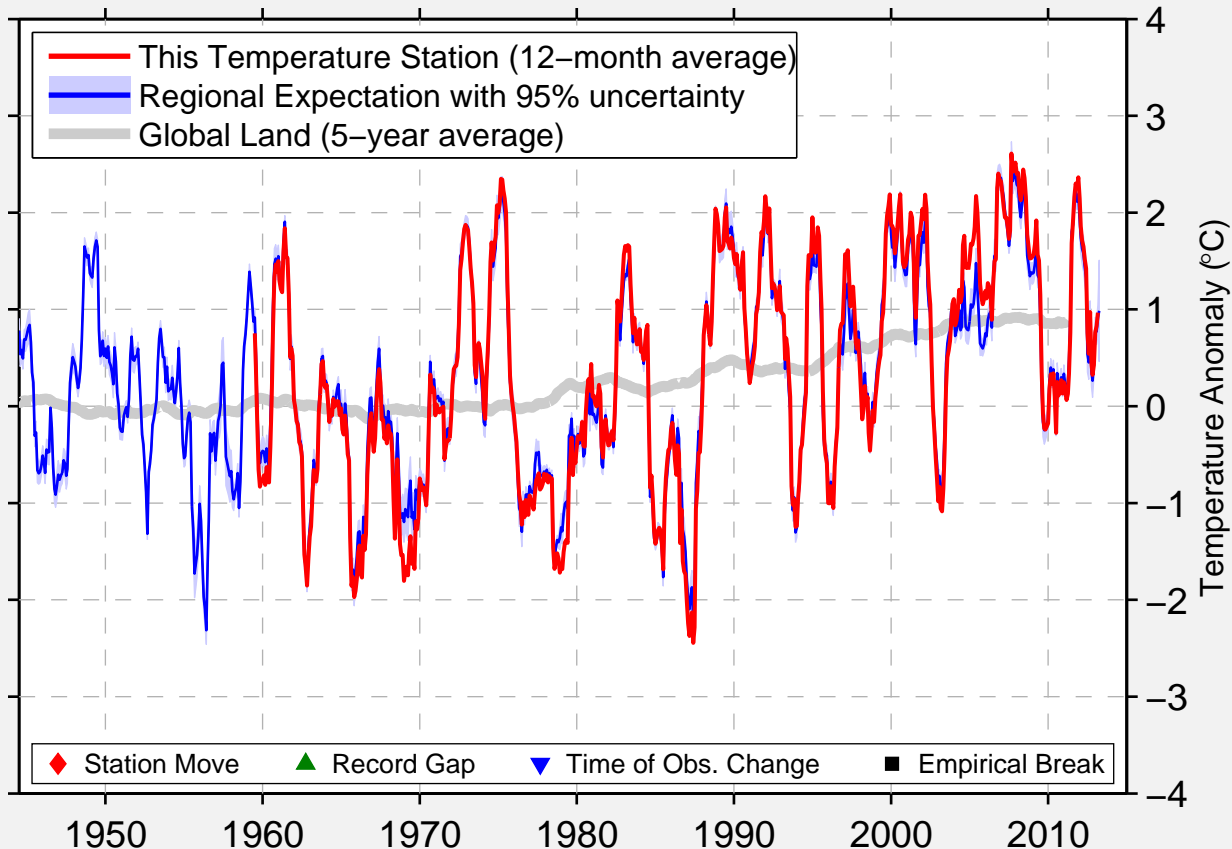

KOTKA RANKKI

60.375 N, 26.962 E (Finland)

Data Quality Controlled and Aligned at Breakpoints

Berkeley Earth