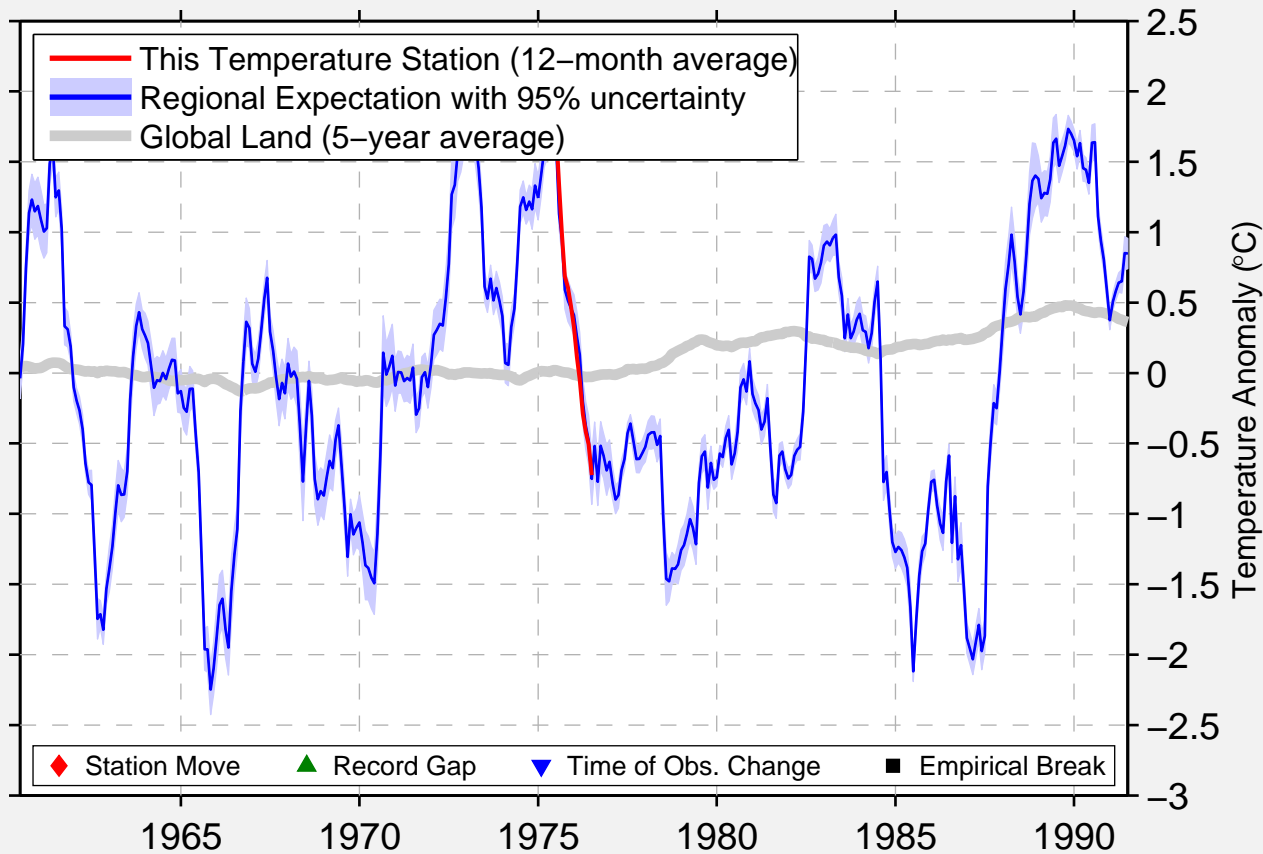

# MARKET/STORBY

60.300 N, 19.133 E (Finland)

Data Quality Controlled and Aligned at Breakpoints

Berkeley Earth