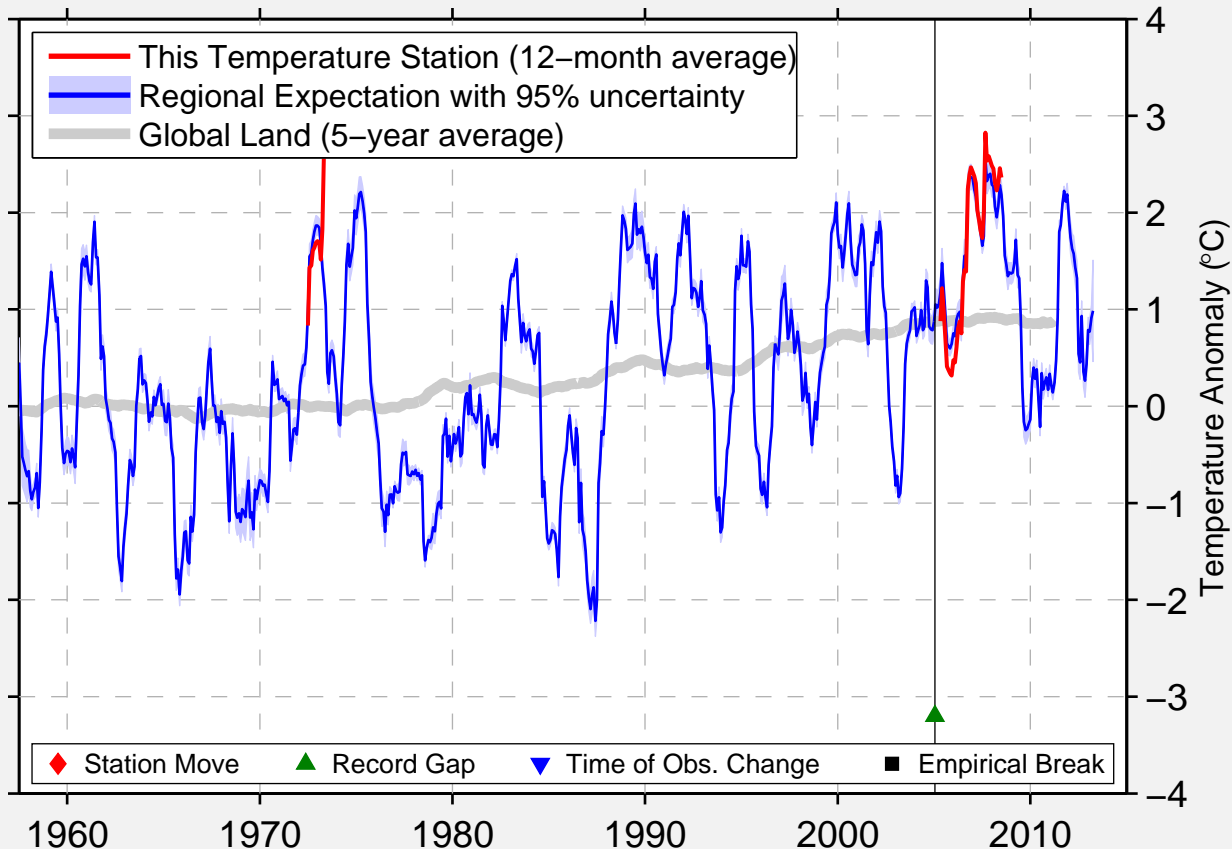

ESPOO NUPURI

60.221 N, 24.604 E (Finland)

Data Quality Controlled and Aligned at Breakpoints

Berkeley Earth